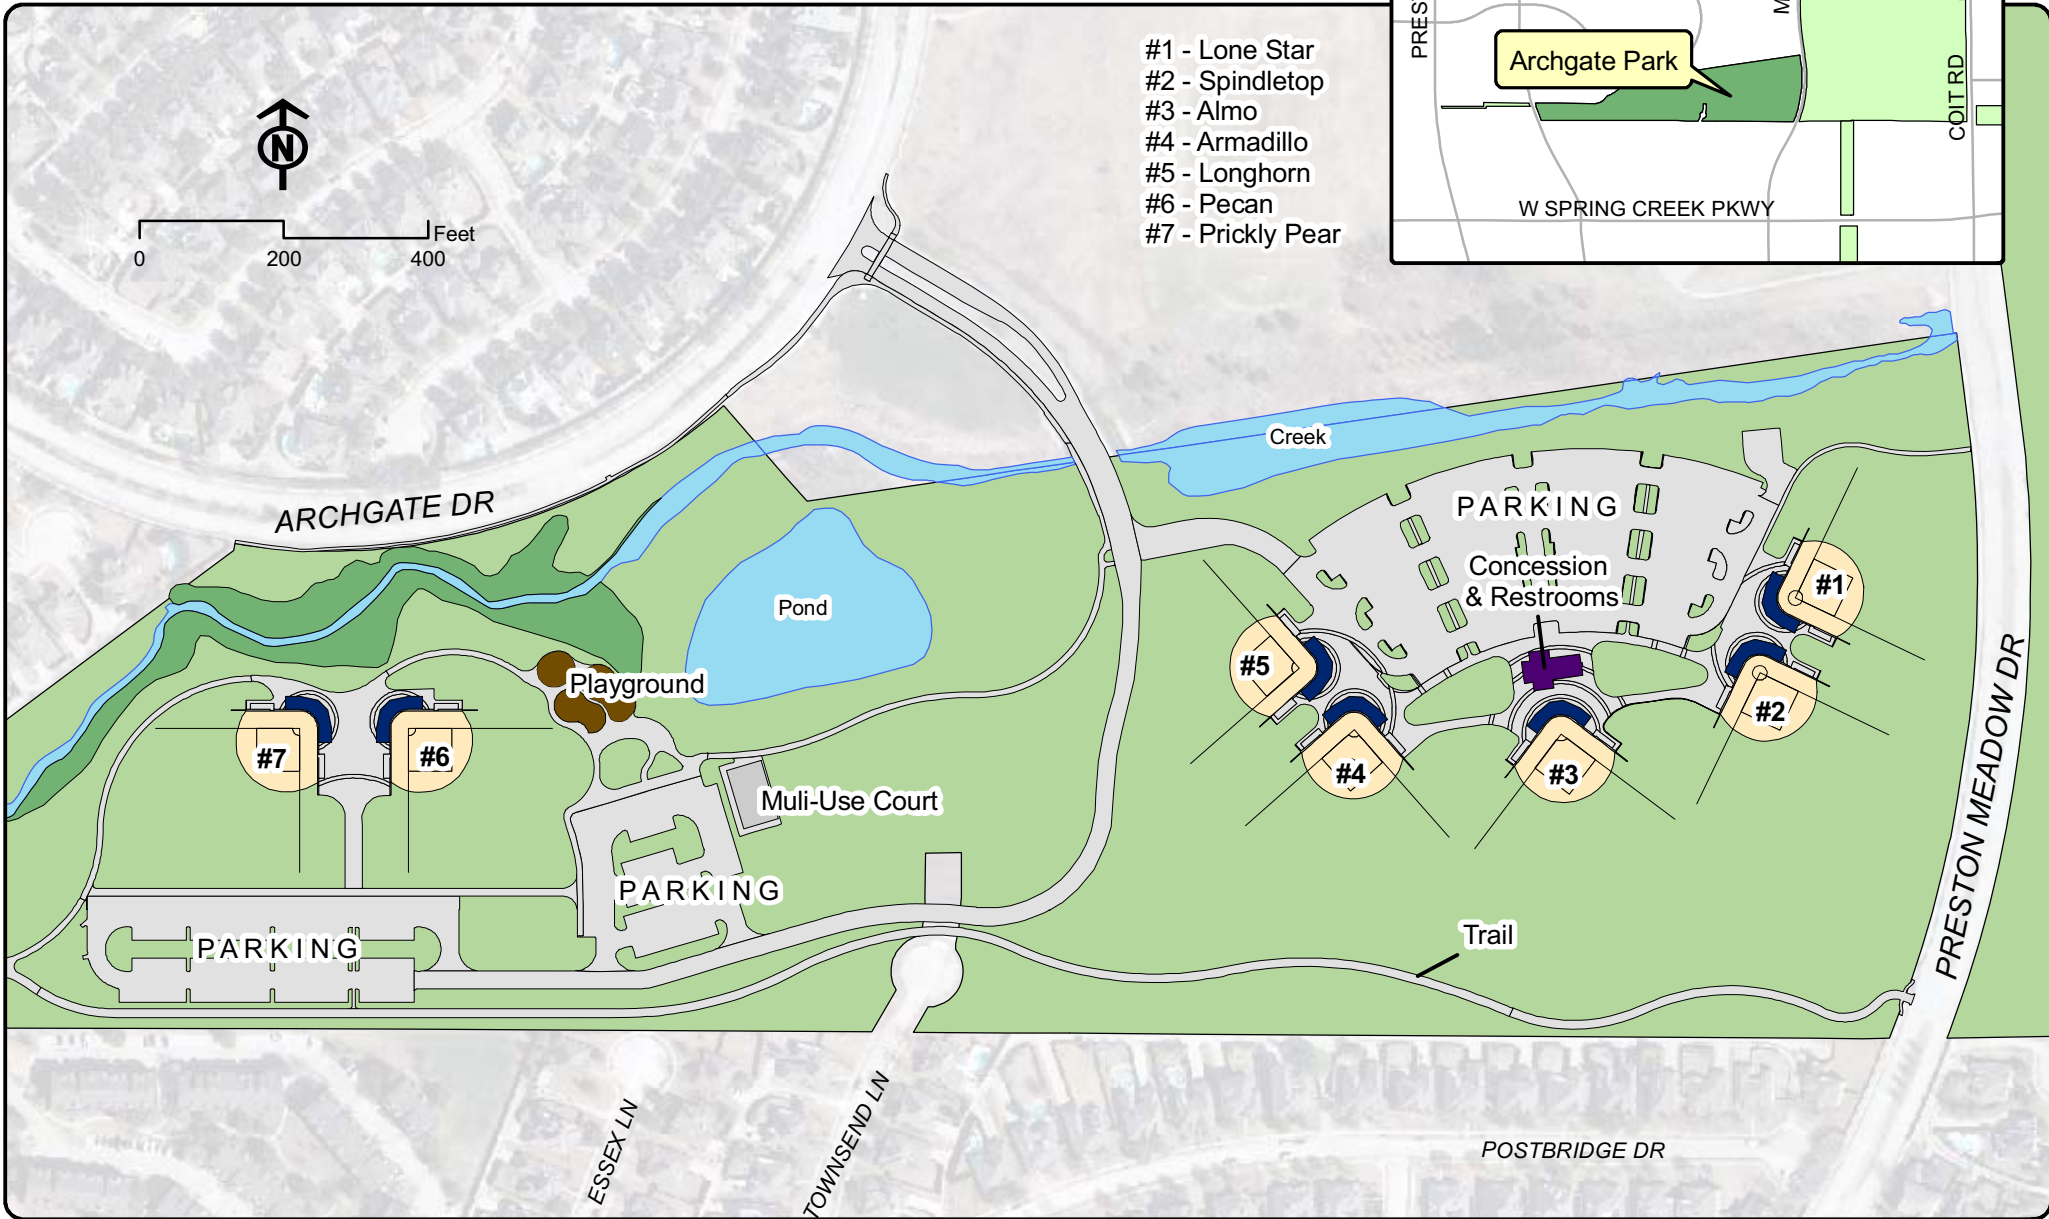

City of Plano

Archgate Park

6600 Archgate Drive

- #1 - Lone Star
- #2 - Spindletop
- #3 - Almo
- #4 - Armadillo
- #5 - Longhorn
- #6 - Pecan
- #7 - Prickly Pear

0 200 400 Feet

C:\Athletes\2010 Summer\MXD\Archgate.mxd Tina B. 4-16-2010

Note: This map is for abstract purposes only. Map is void after July 31, 2010.

***Field use by schedule or reservation only.**

PLEASE...do not park on streets and respect neighborhood integrity.