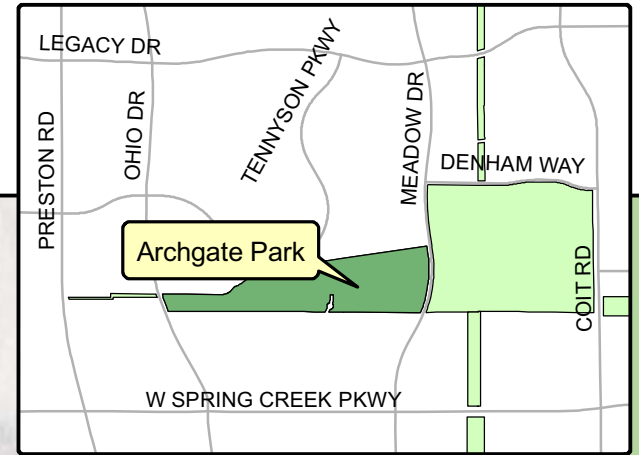

City of Plano

Archgate Park

6600 Archgate Drive

- #1 - Lone Star
- #2 - Spindletop
- #3 - Almo
- #4 - Armadillo
- #5 - Longhorn
- #6 - Pecan
- #7 - Prickly Pear

0 200 400 Feet

C:\Athletes\2010 Summer\MXD\Archgate.mxd Tina B. 4-16-2010

Note: This map is for abstract purposes only. Map is void after July 31, 2010.

***Field use by schedule or reservation only.**

PLEASE...do not park on streets and respect neighborhood integrity.