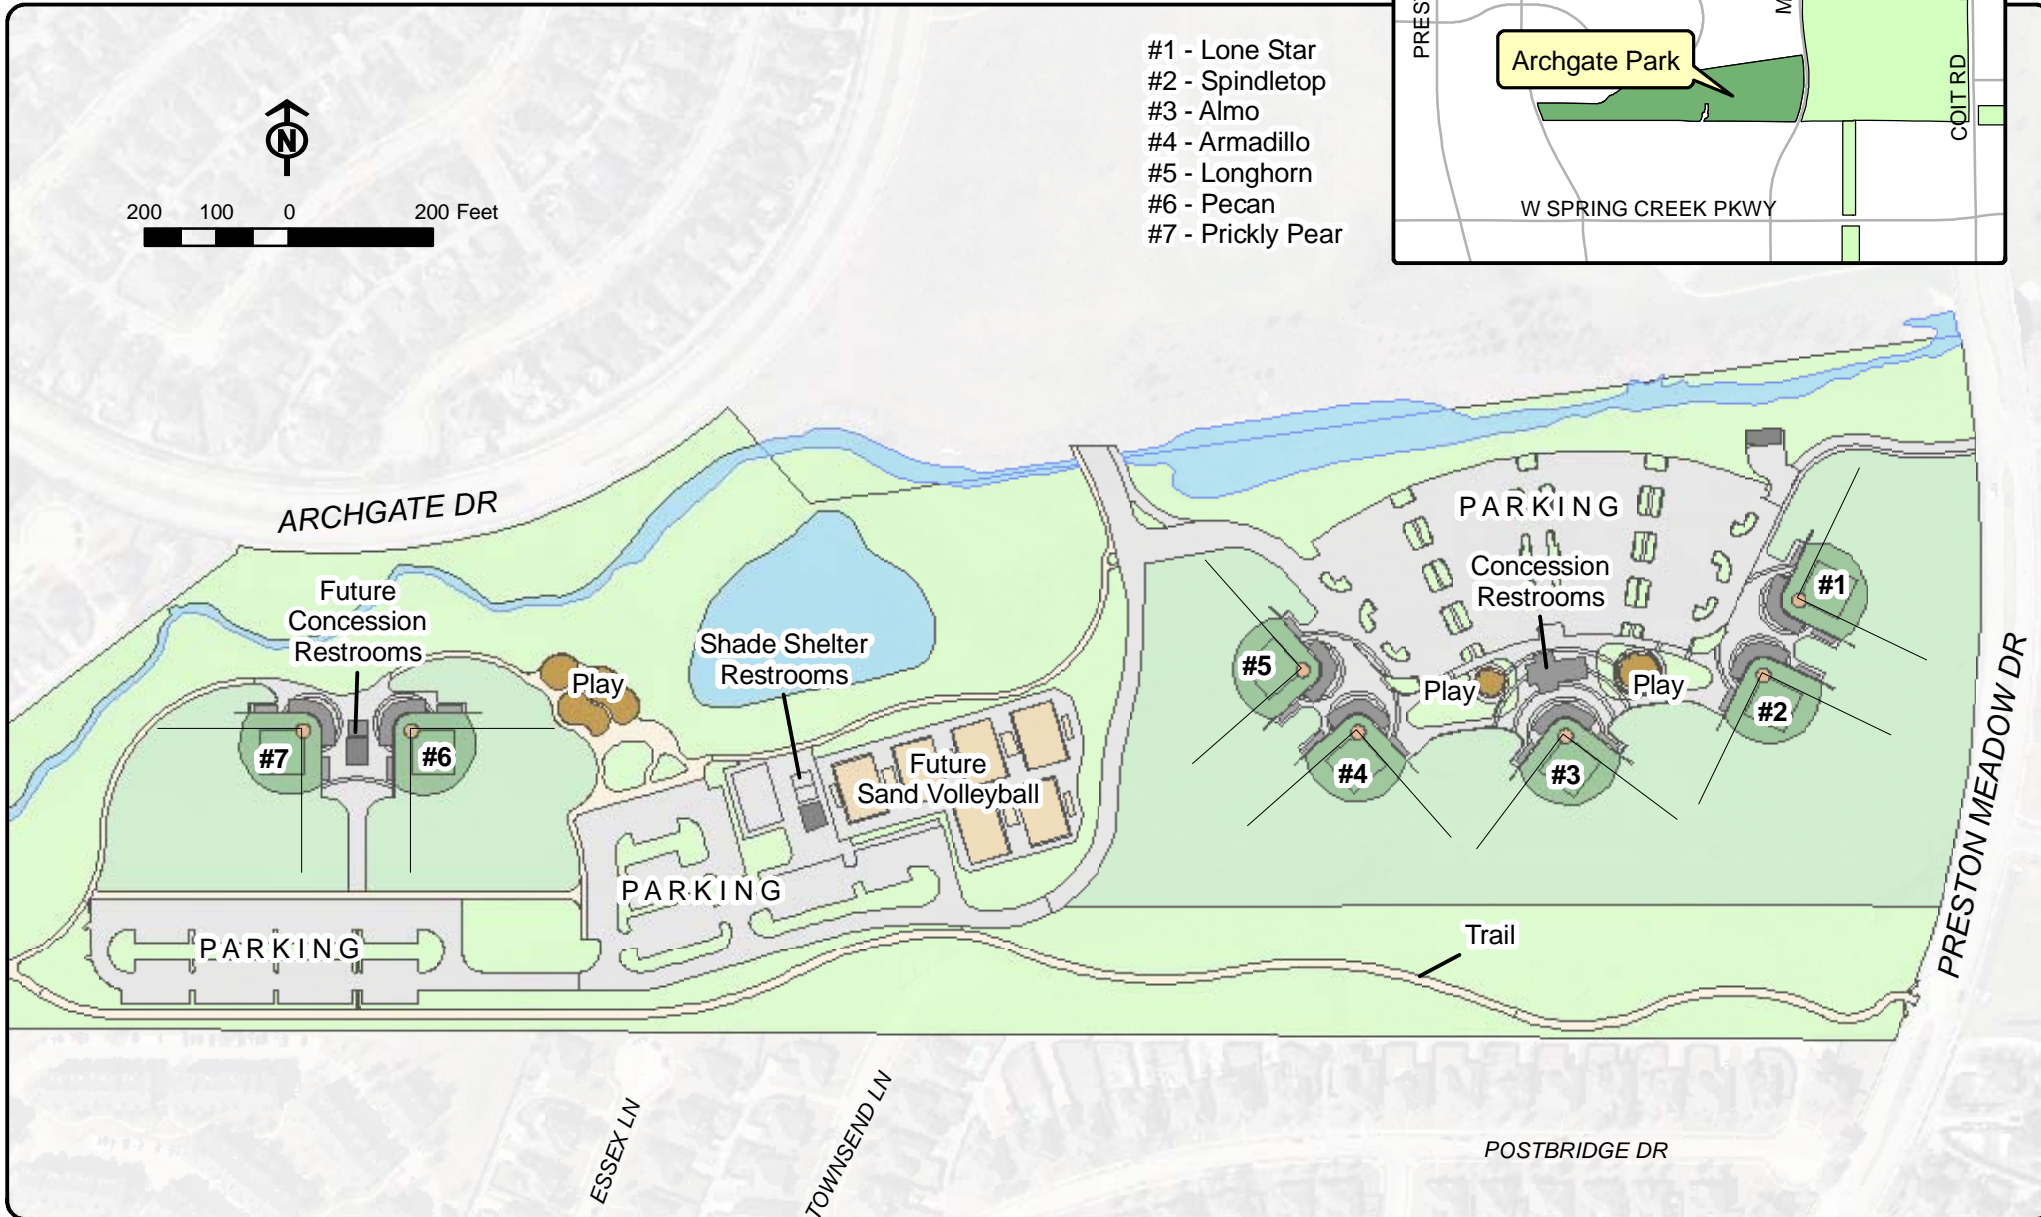

Archgate Park

6600 Archgate Drive

- #1 - Lone Star
- #2 - Spindletop
- #3 - Almo
- #4 - Armadillo
- #5 - Longhorn
- #6 - Pecan
- #7 - Prickly Pear

Note: This map is for abstract purposes only. Map is void after July 31, 2008

***Field use by schedule or reservation only.**

PLEASE...do not park on streets and respect neighborhood integrity.