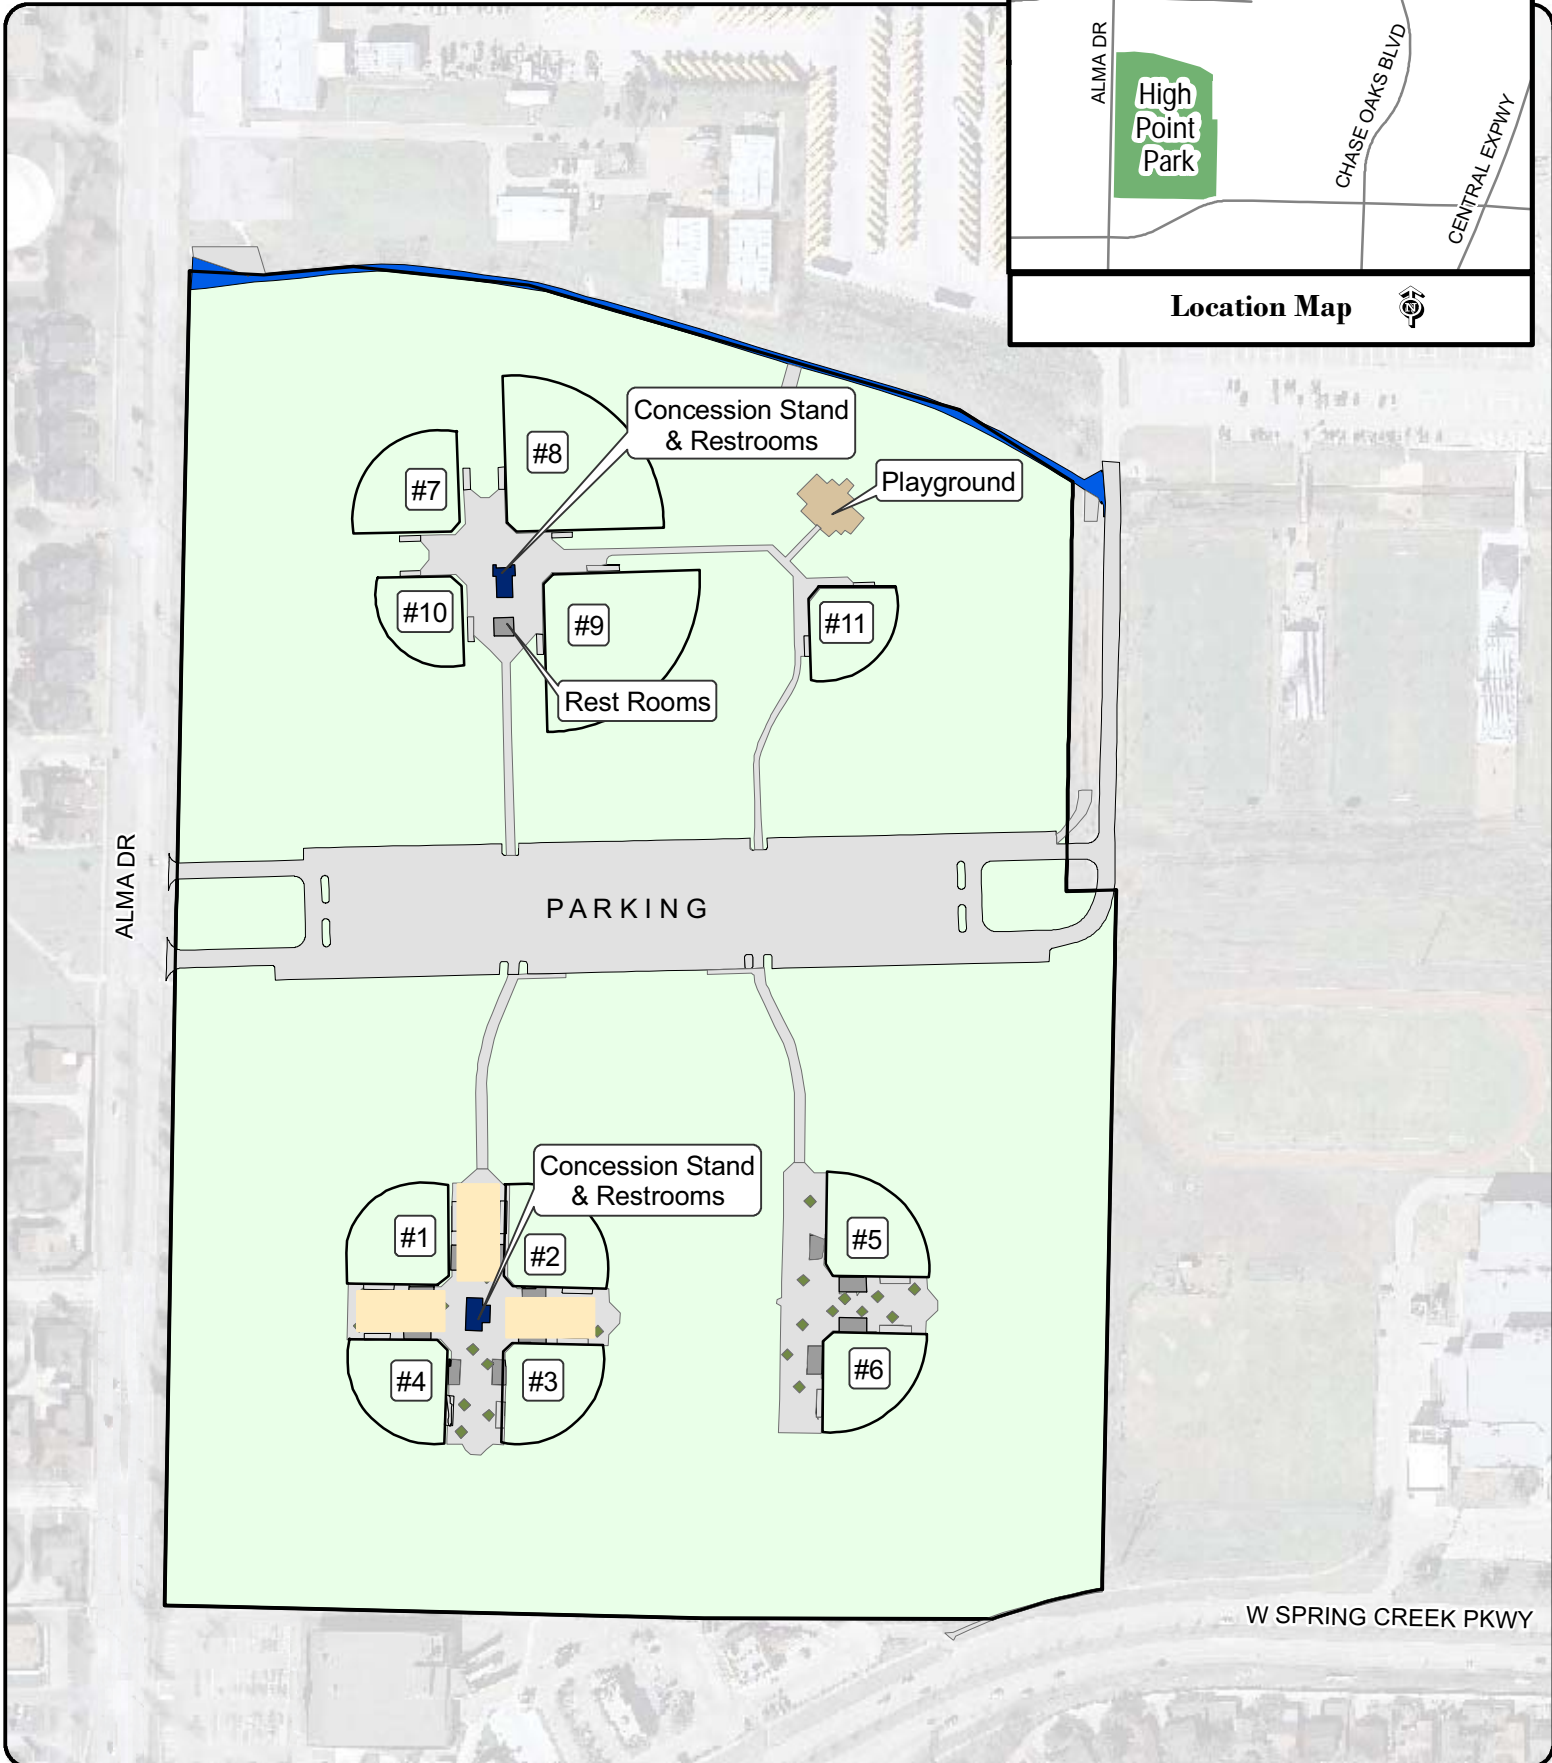

High Point Park

6500 Alma Drive

Note: This map is for abstract purposes only. Map is void after July 31, 2010

*Field use by schedule or reservation only.

PLEASE...do not park on streets and respect neighborhood integrity.