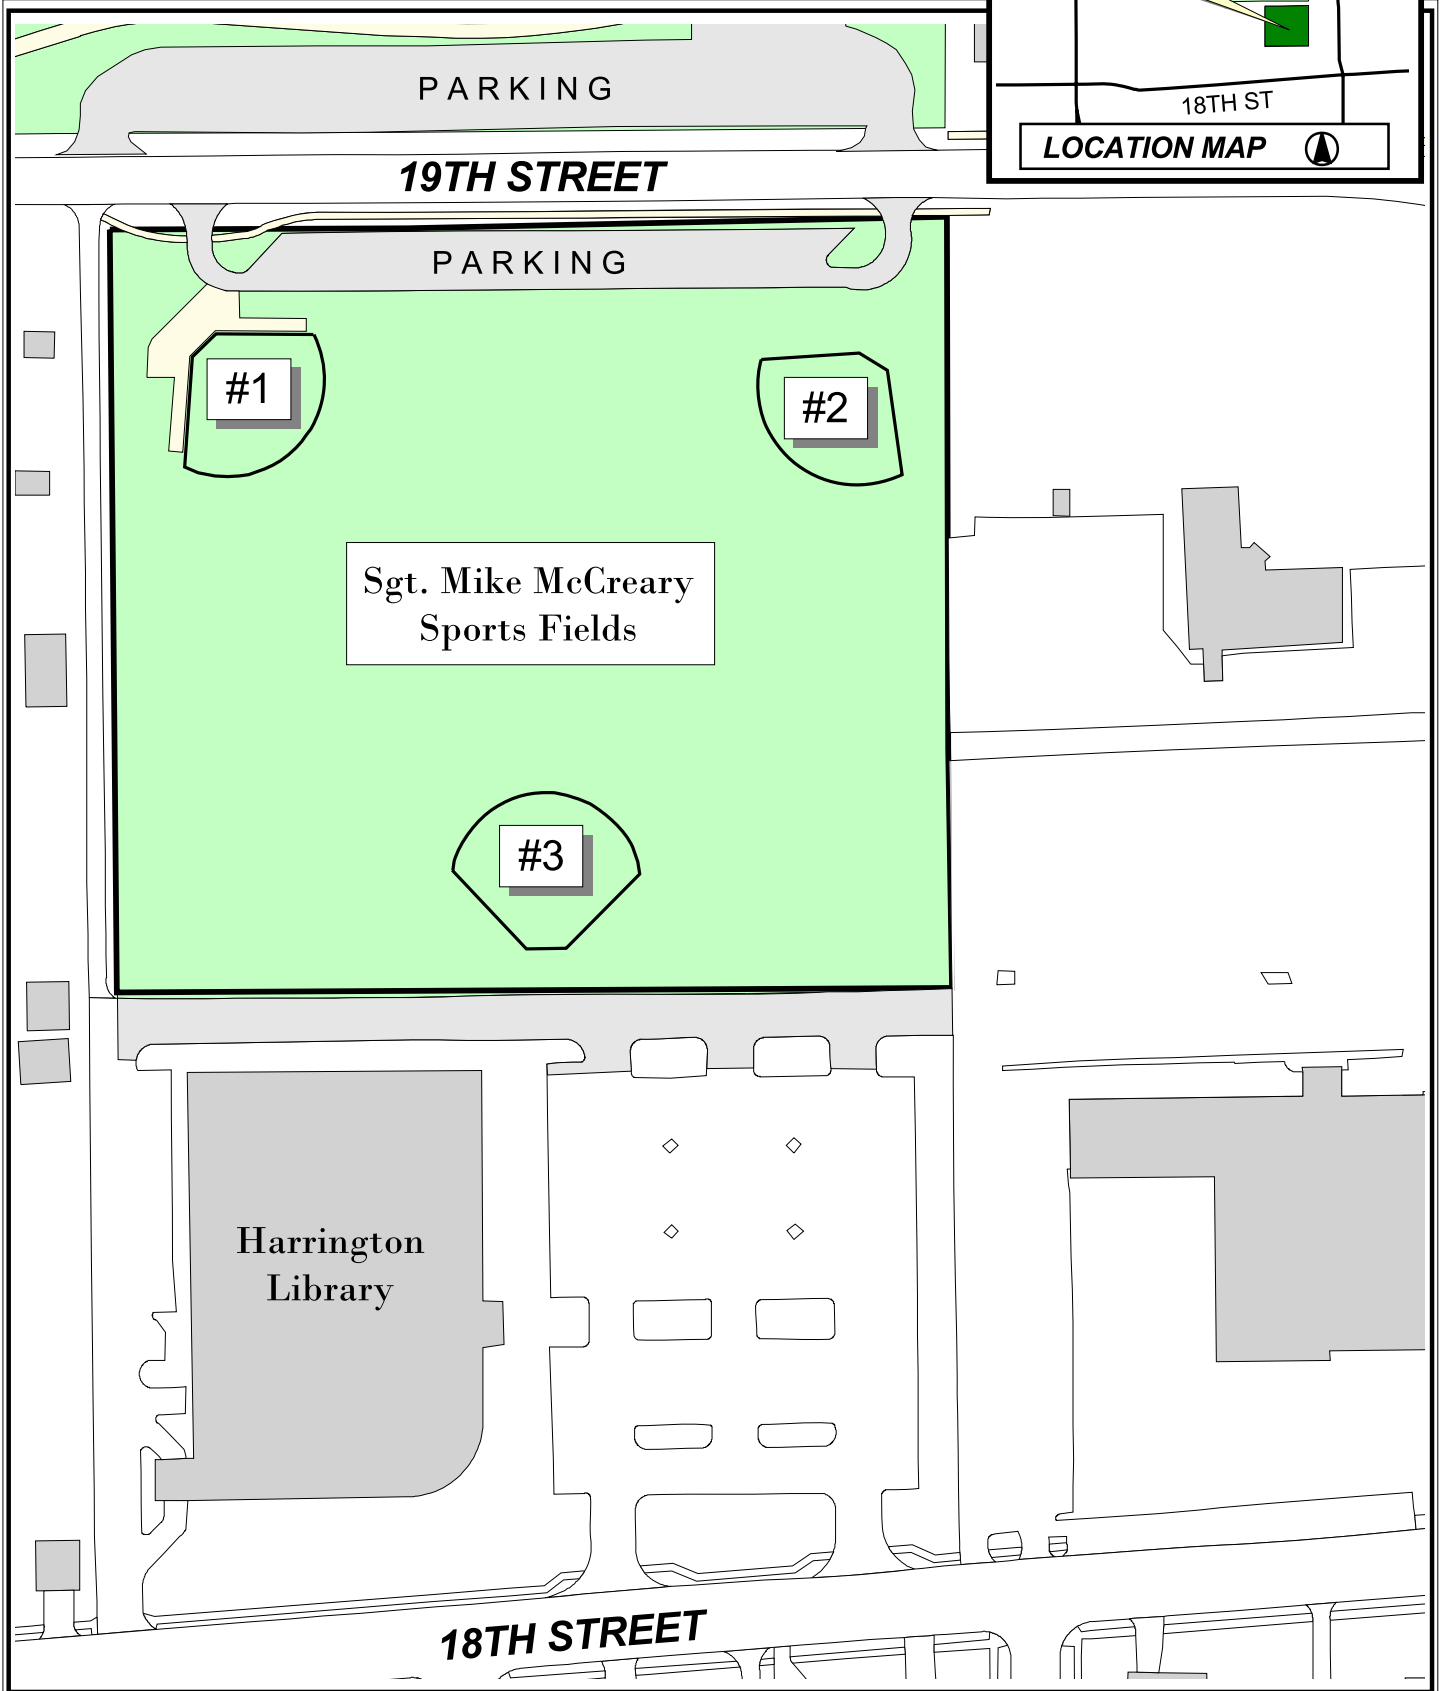

## McCreary Sports Fields

1601 19th St

C:\2007 Athletics\Summer\_08\McCreary.apr Tina B. 4-21-08

Note: This map is for abstract purposes only.  
Map is void after July. 31, 2008.

100 0 100 Feet

\*Field use by schedule or reservation only.  
PLEASE...do not park on streets and respect neighborhood integrity.