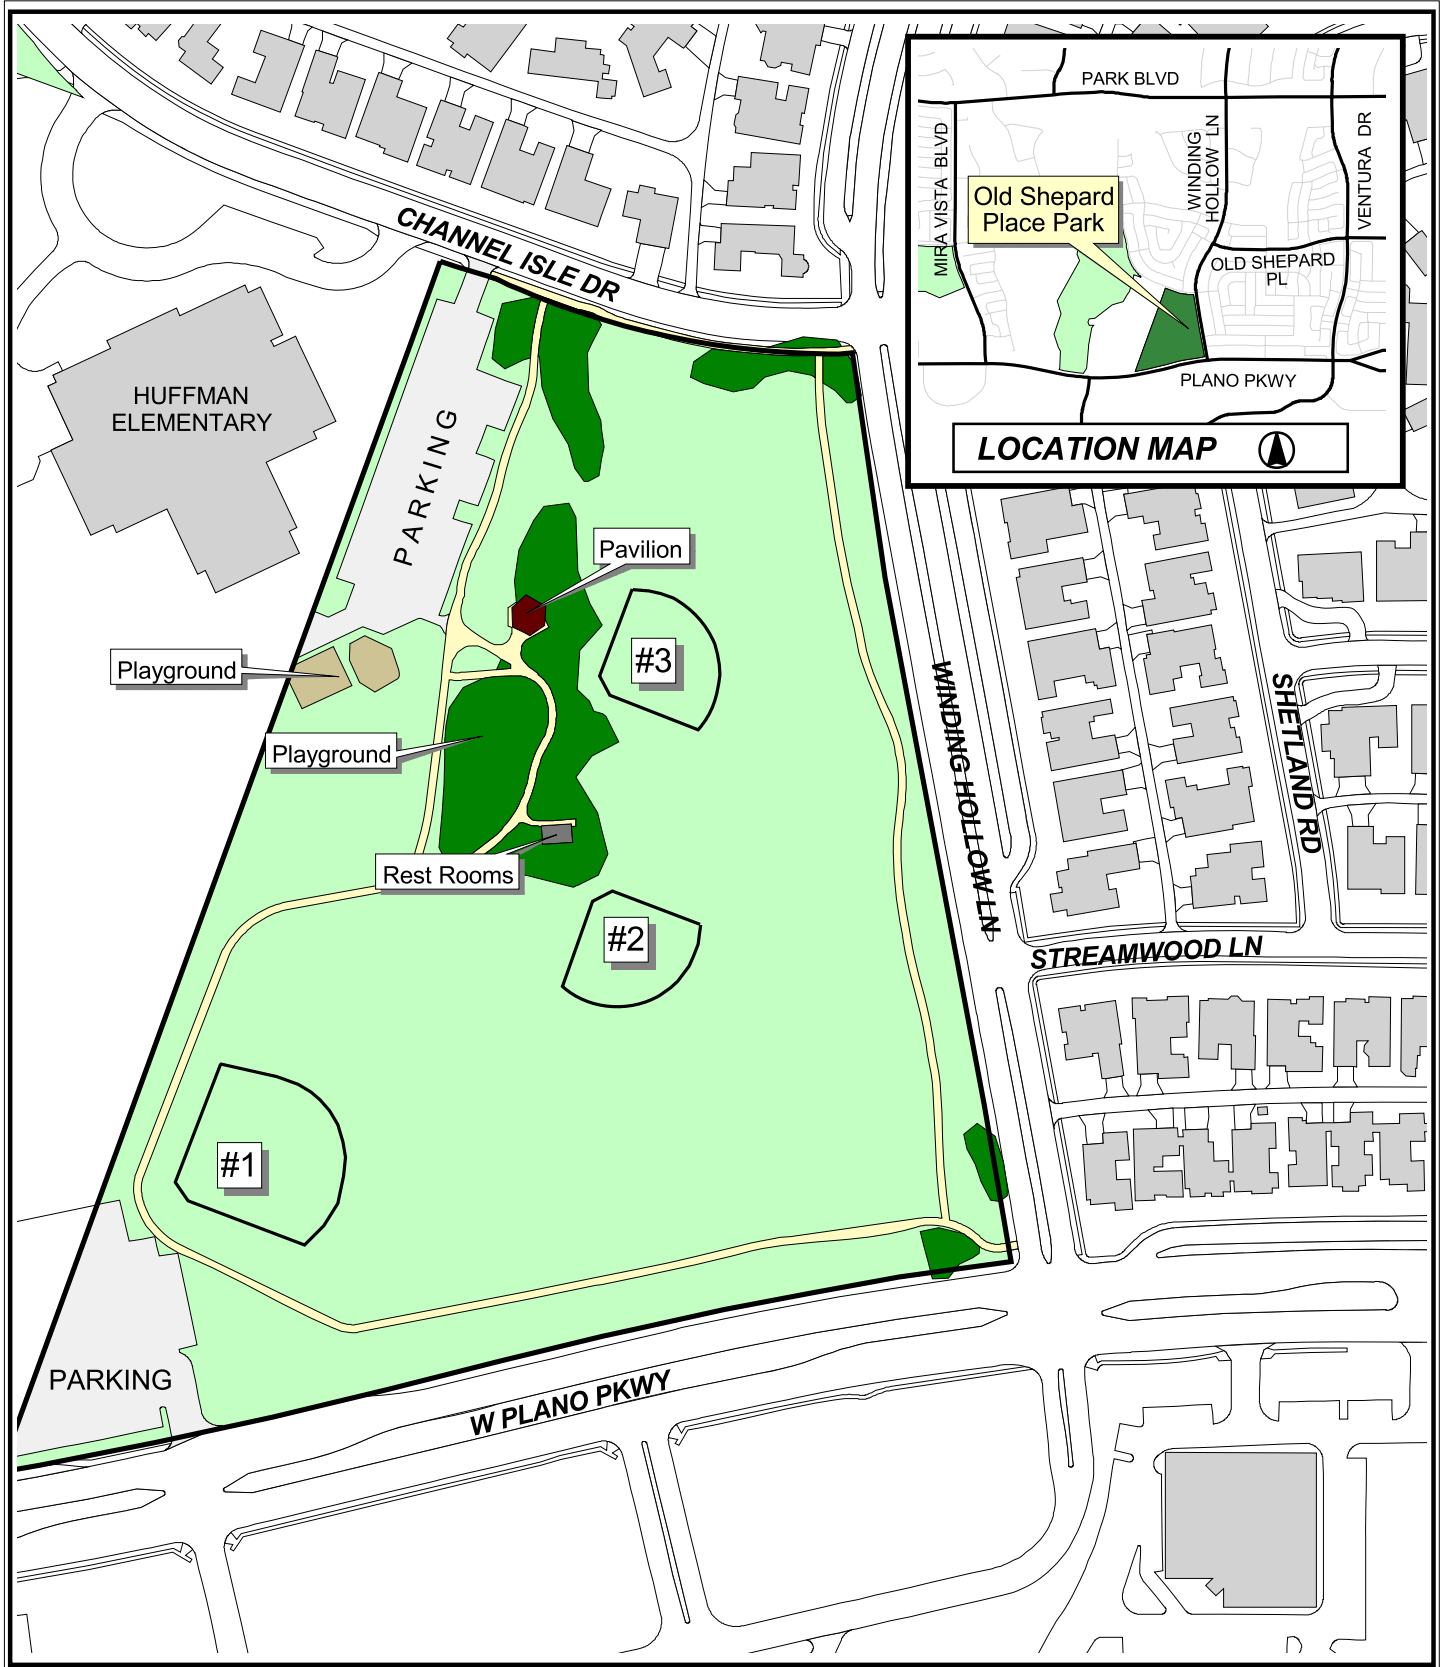

Plano - Summer Sports 2008

Old Shepard Place Park

1301 Winding Hollow Ln

C:\2007 Athletics\Summer_08\Old_Shepard_08.apr Tina B. 4-21-08

Note: This map is for abstract purposes only.
Map is void after July 31, 2008

***Field use by schedule or reservation only.*Field use by schedule or reservation only.**
PLEASE...do not park on streets and respect neighborhood integrity.