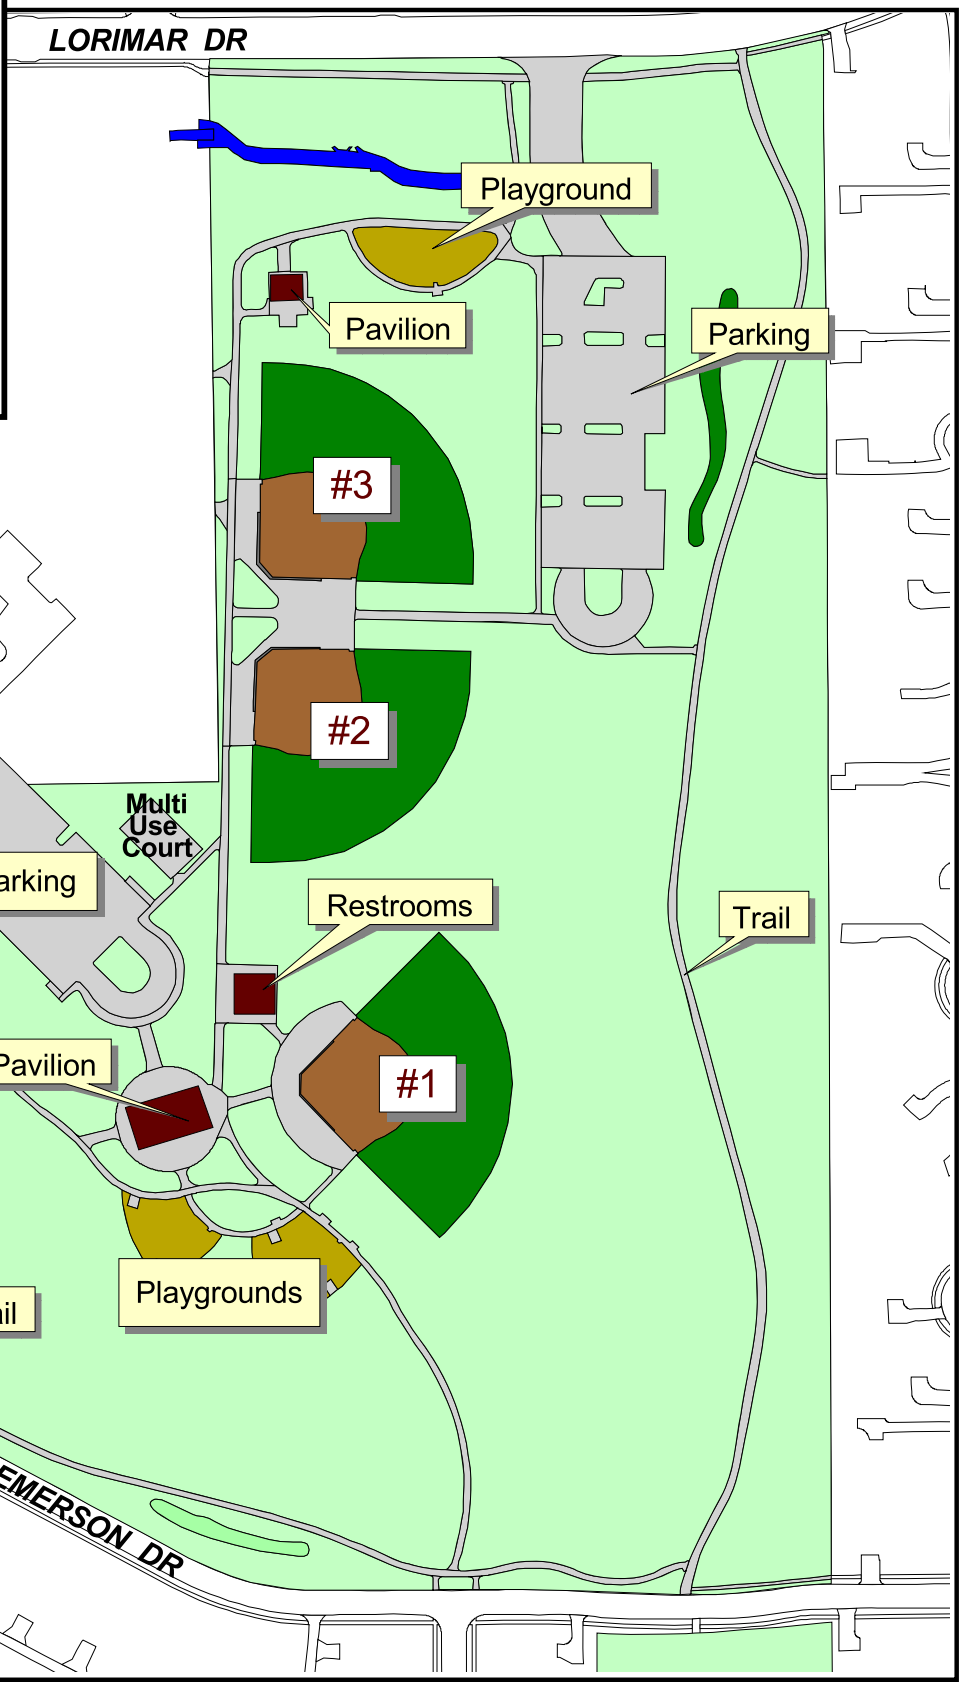

# Plano - Fall Sports 2006

## Preston Meadow Park

4243 Lorimar Dr

c:\Athletics\Fall 2006\aprs\Preston Meadow\_06.apr Tina B. 8-25-06

Note: This map is for abstract purposes only.  
Map is void after Dec. 31, 2006

**\*Field use by schedule or reservation only.**