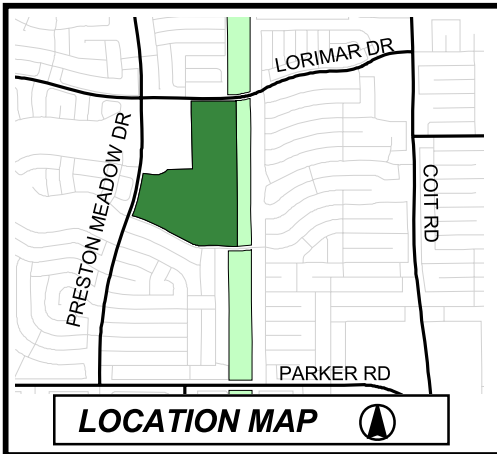

## Preston Meadow Park

4243 Lorimar Dr

c:\Athletics\Fall 2006\aprs\Preston Meadow\_06.apr Tina B. 8-25-06

Note: This map is for abstract purposes only.  
Map is void after Dec. 31, 2006

**\*Field use by schedule or reservation only.**