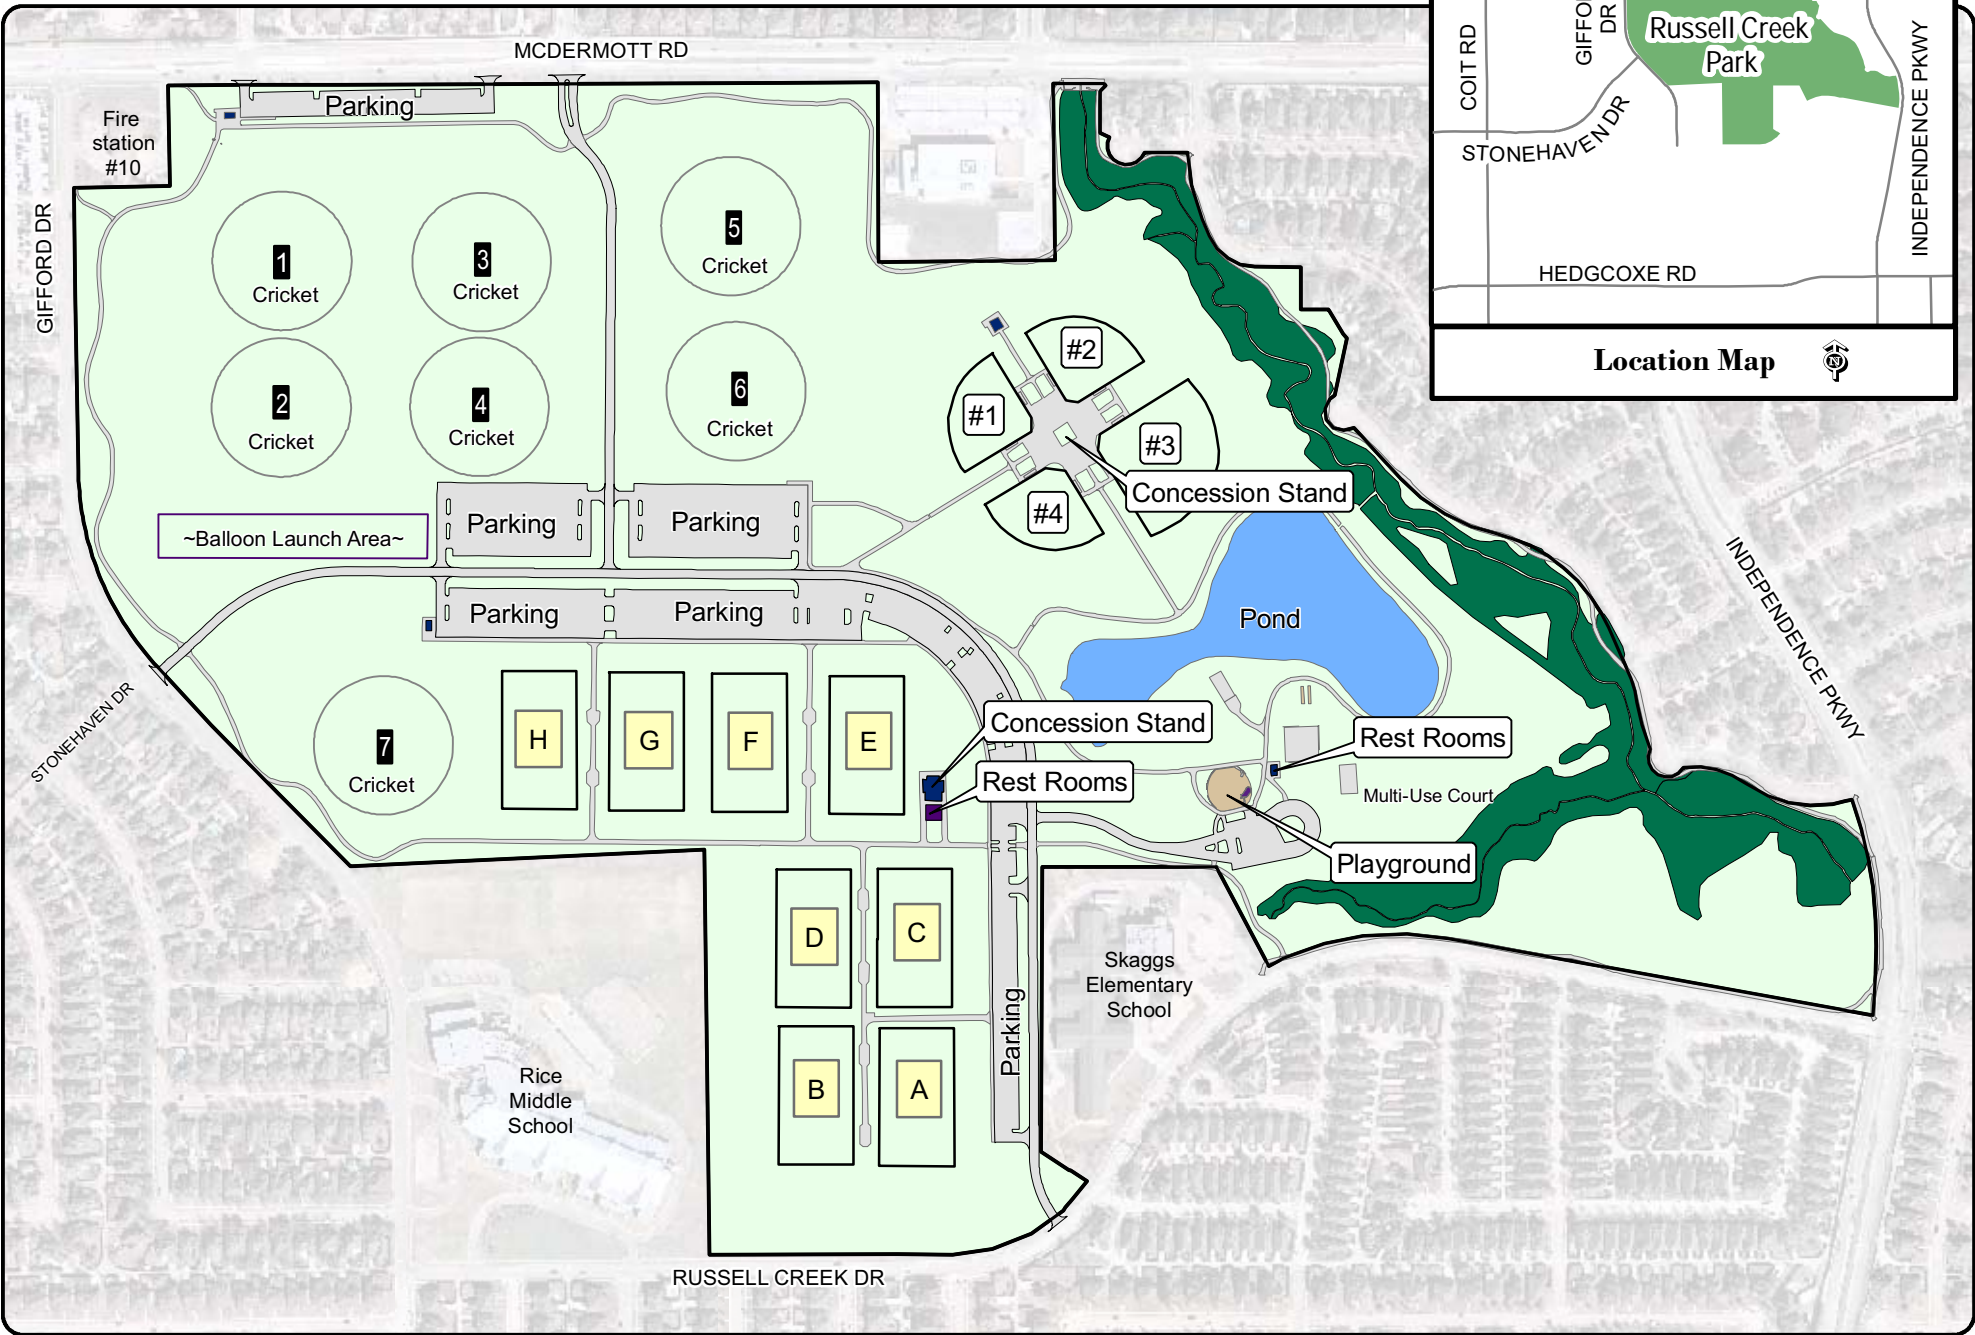

Plano - Summer Sports 2010
Russell Creek Park
 3500 McDermott Road

C:\Athletics\2010 Summer\MXDs\Russell Creek Summer 2010.mxd Tina B. 4-16-2010

Note: This map is for abstract purposes only. Map is void after July 31, 2010.

*Field use by schedule or reservation only.

PLEASE...do not park on streets and respect neighborhood integrity.