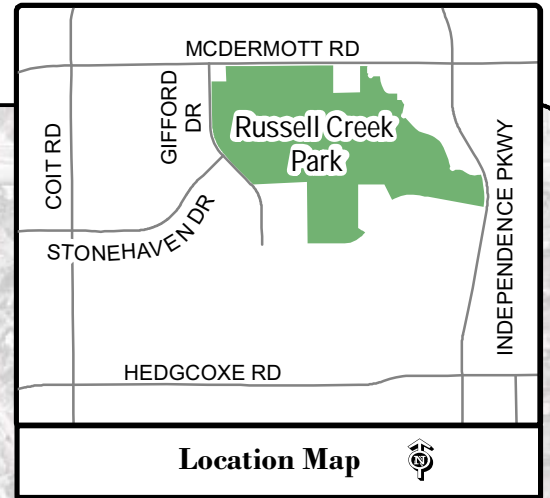

Plano - Summer Sports 2010
Russell Creek Park
 3500 McDermott Road

C:\Athletics\2010 Summer\MXDs\Russell Creek Summer 2010.mxd Tina B. 4-16-2010

Note: This map is for abstract purposes only. Map is void after July 31, 2010.

*Field use by schedule or reservation only.

PLEASE...do not park on streets and respect neighborhood integrity.