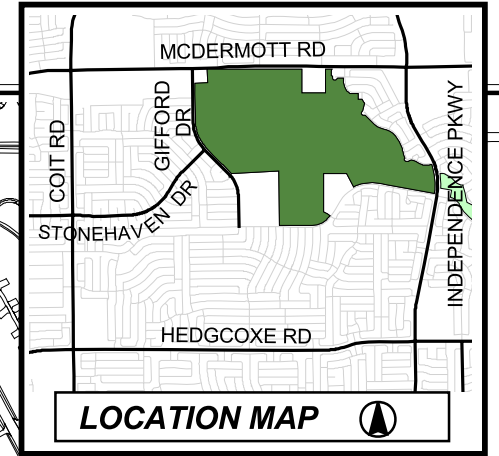

Plano - Summer Sports 2008 Russell Creek Park

3500 McDermott Road

C:\2007 Athletics\Summer_08\Russell_Creek_08.apr Tina B. 4-21-08

*Note: This map is for abstract purposes only. Map is void after July 31, 2008.

*Field use by schedule or reservation only.

PLEASE...do not park on streets and respect neighborhood integrity.