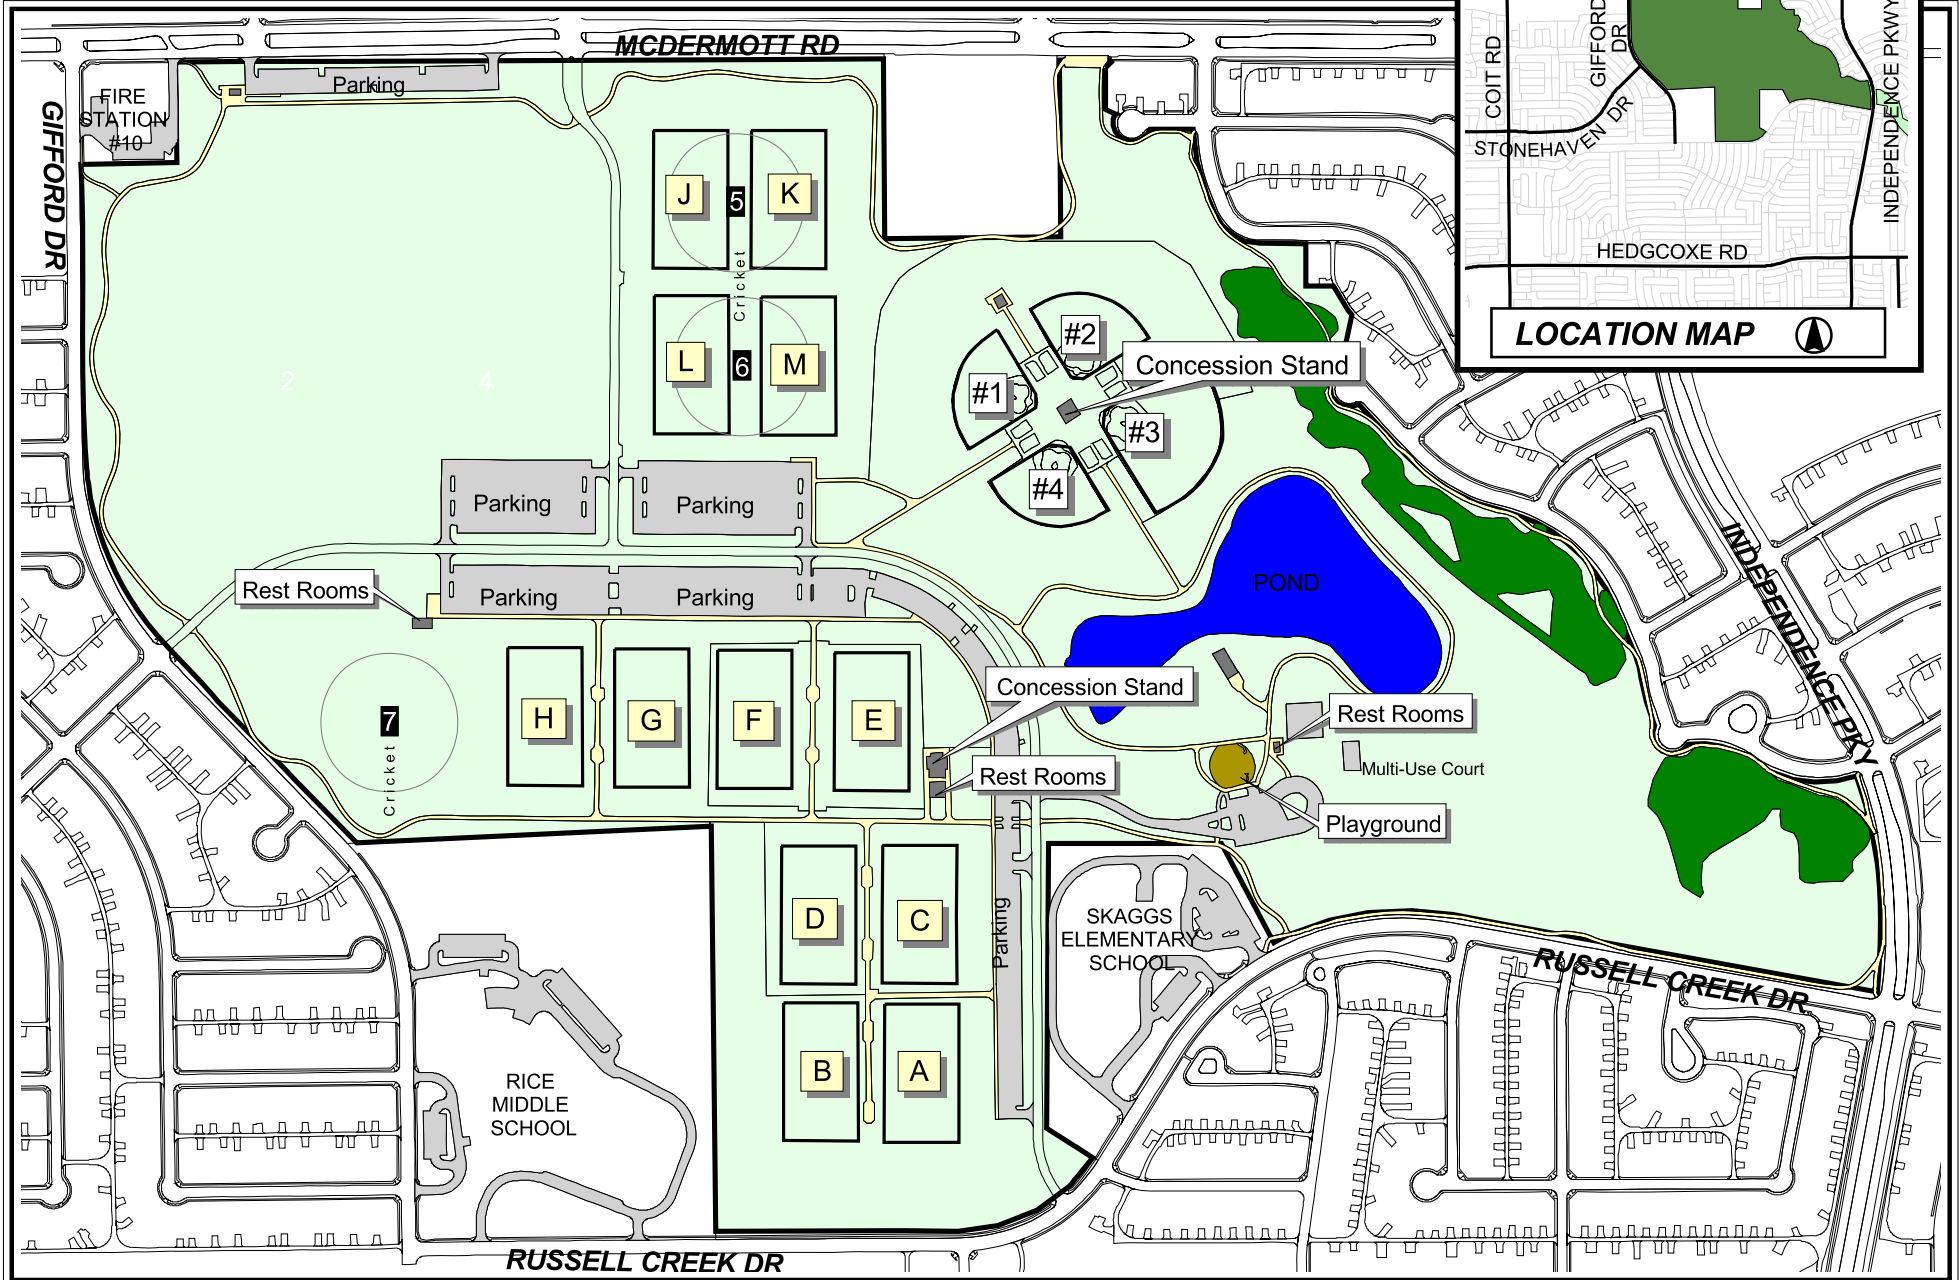

Plano - Summer Sports 2008 Russell Creek Park

3500 McDermott Road

C:\2007 Athletics\Summer_08\Russell_Creek_08.apr Tina B. 4-21-08

*Note: This map is for abstract purposes only. Map is void after July 31, 2008.

*Field use by schedule or reservation only.

PLEASE...do not park on streets and respect neighborhood integrity.