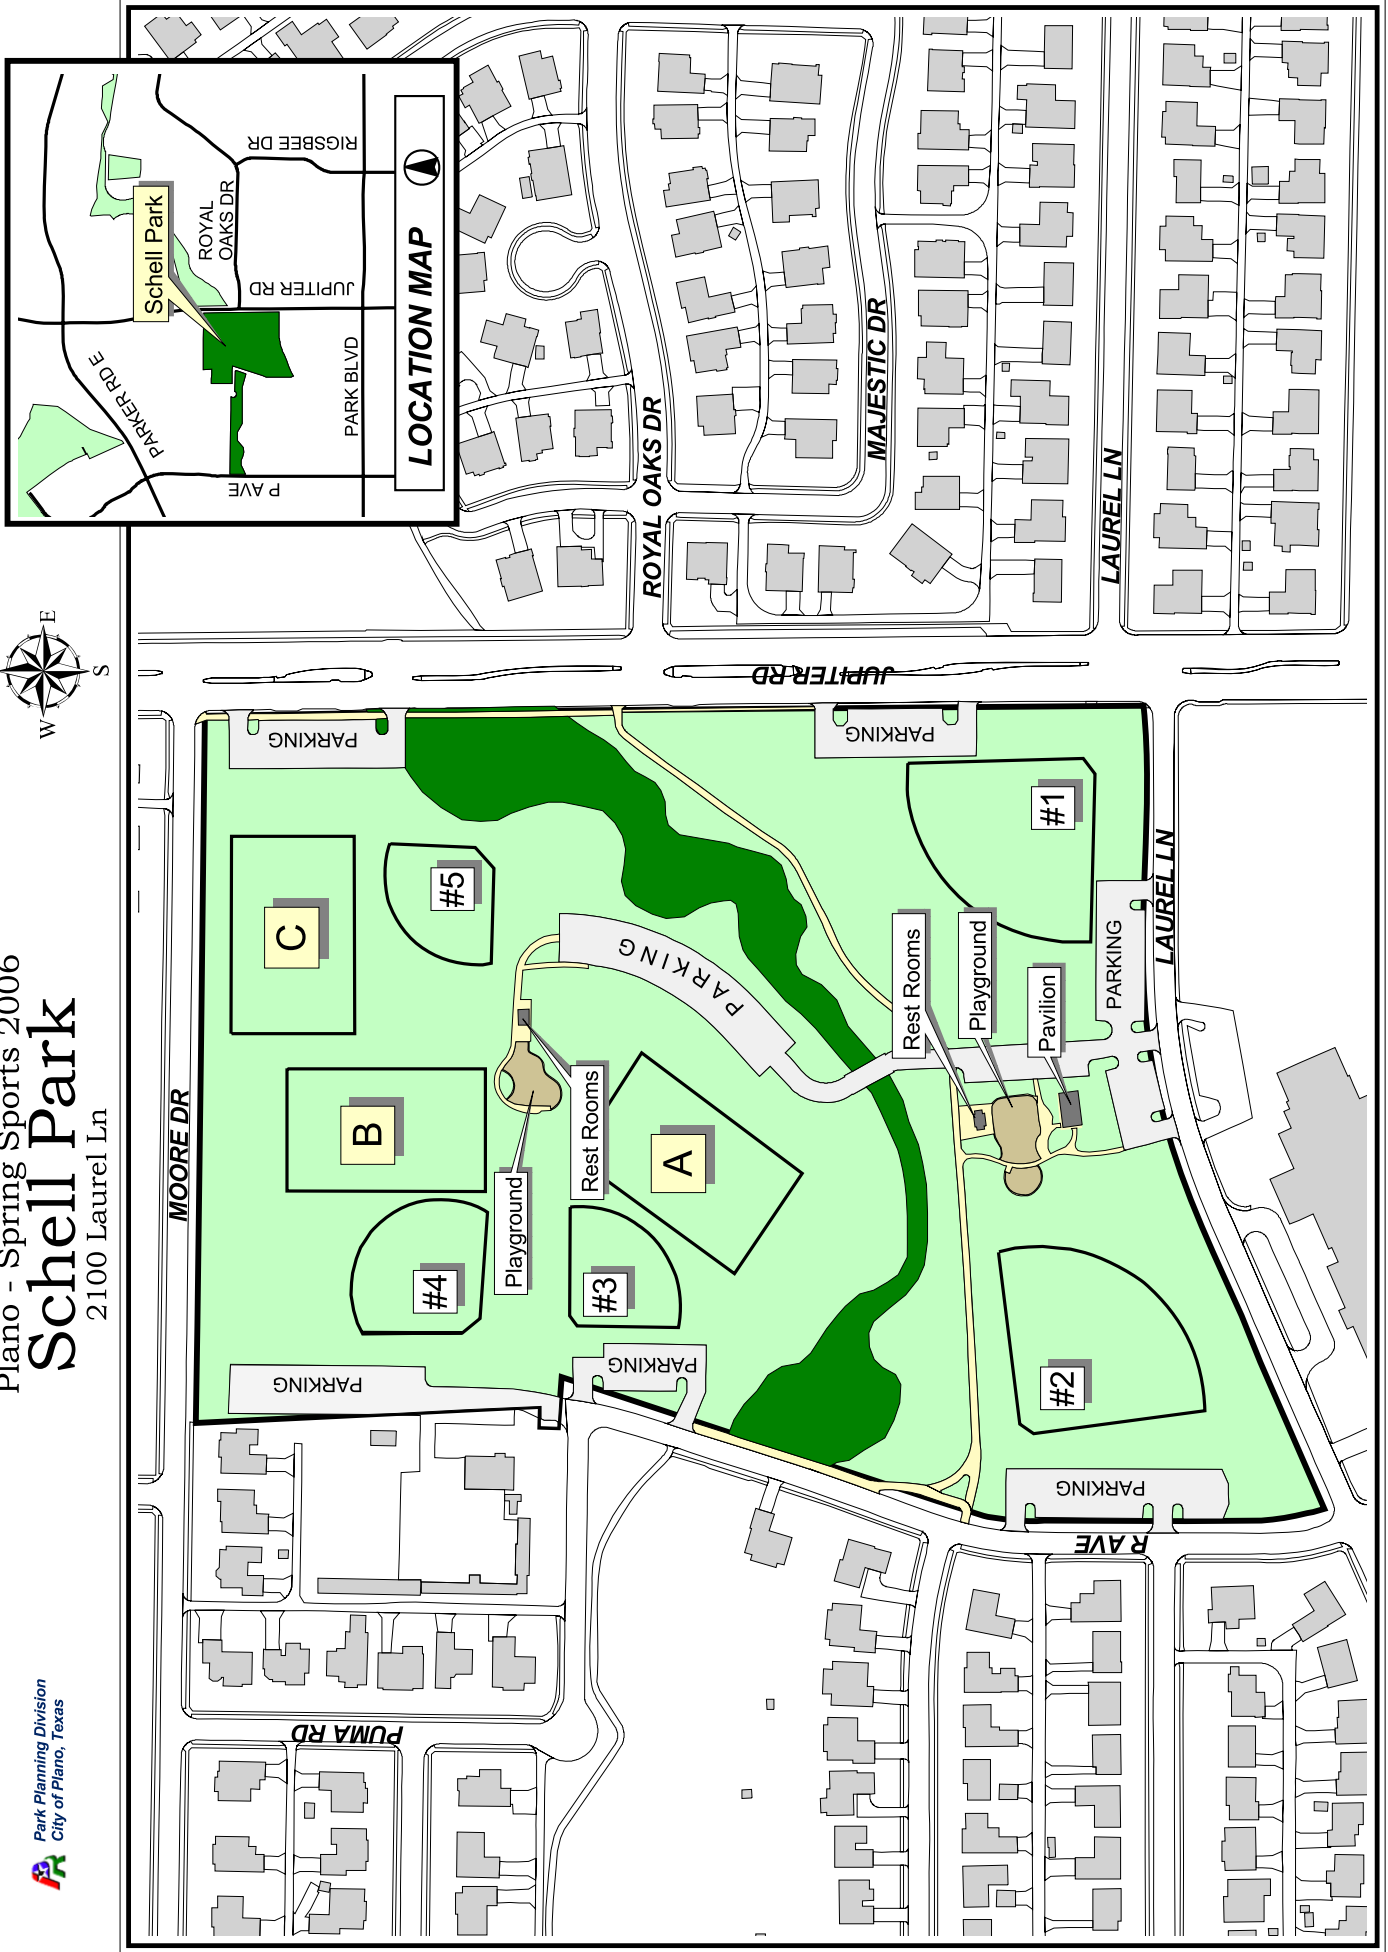

Plano - Spring Sports 2006
Schell Park
2100 Laurel Ln

Note: This map is for abstract purposes only. Map is void after July 31, 2006

* Field use by schedule or reservation only.