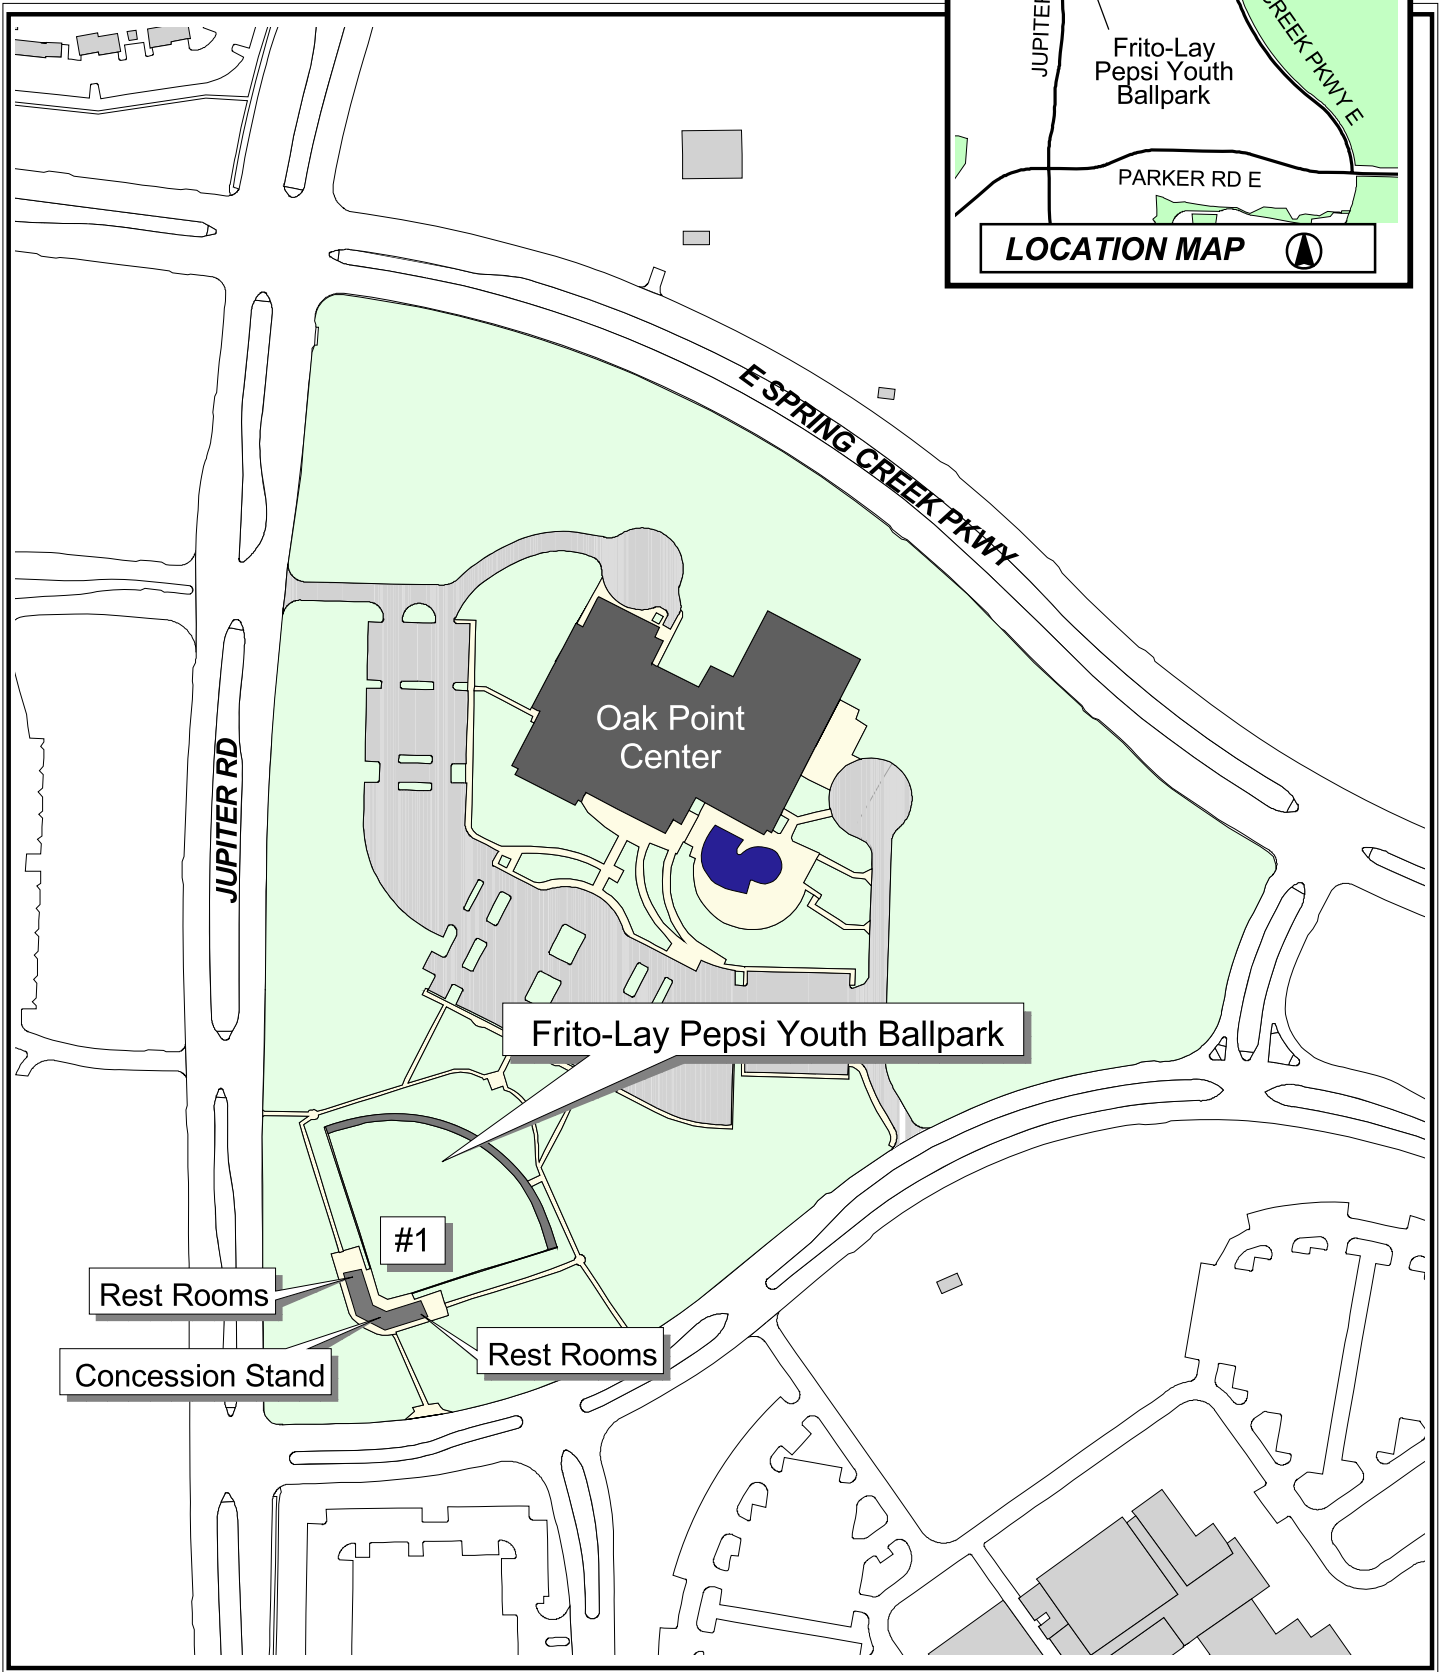

Plano - Fall Sports 2006

Frito-Lay / Pepsi Youth Ball Park

6000 Jupiter Road

c:\Athletics\Fall 2006\aprs\Frito_Lay_Pepsi_06.apr Tina B. 8-25-06

Note: This map is for abstract purposes only. Map is void after Dec. 31, 2006

***Field use by schedule or reservation only.**