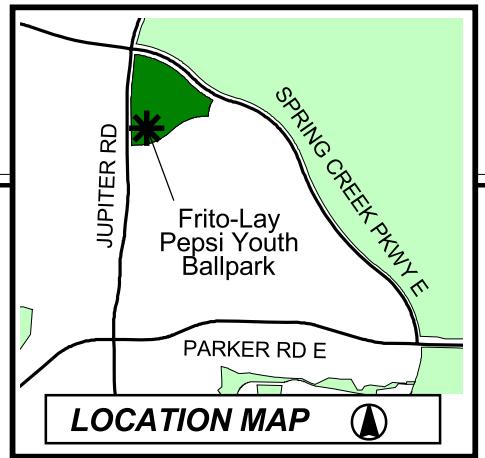

Plano - Fall Sports 2006

Frito-Lay / Pepsi Youth Ball Park

6000 Jupiter Road

c:\Athletics\Fall 2006\aprs\Frito_Lay_Pepsi_06.apr Tina B. 8-25-06

Note: This map is for abstract purposes only. Map is void after Dec. 31, 2006

***Field use by schedule or reservation only.**