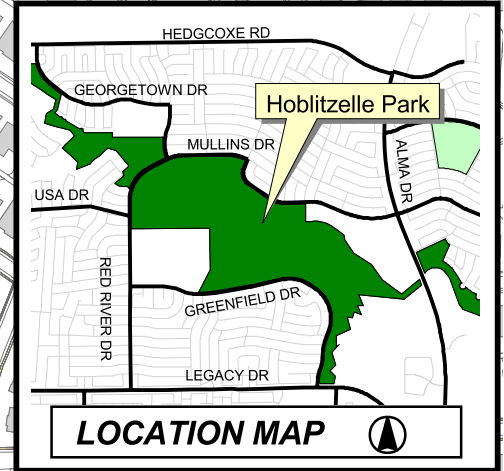

Plano - Spring Sports 2008

Hoblitzelle Park

7500 Red River Dr

c:\Athletics_2007\Spring\Hoblitzelle_08.apr Tina B. 1-28-08

Note: This map is for abstract purposes only. Map is void after July 31, 2008

*Field use by schedule or reservation only.

PLEASE...do not park on streets and respect neighborhood integrity.