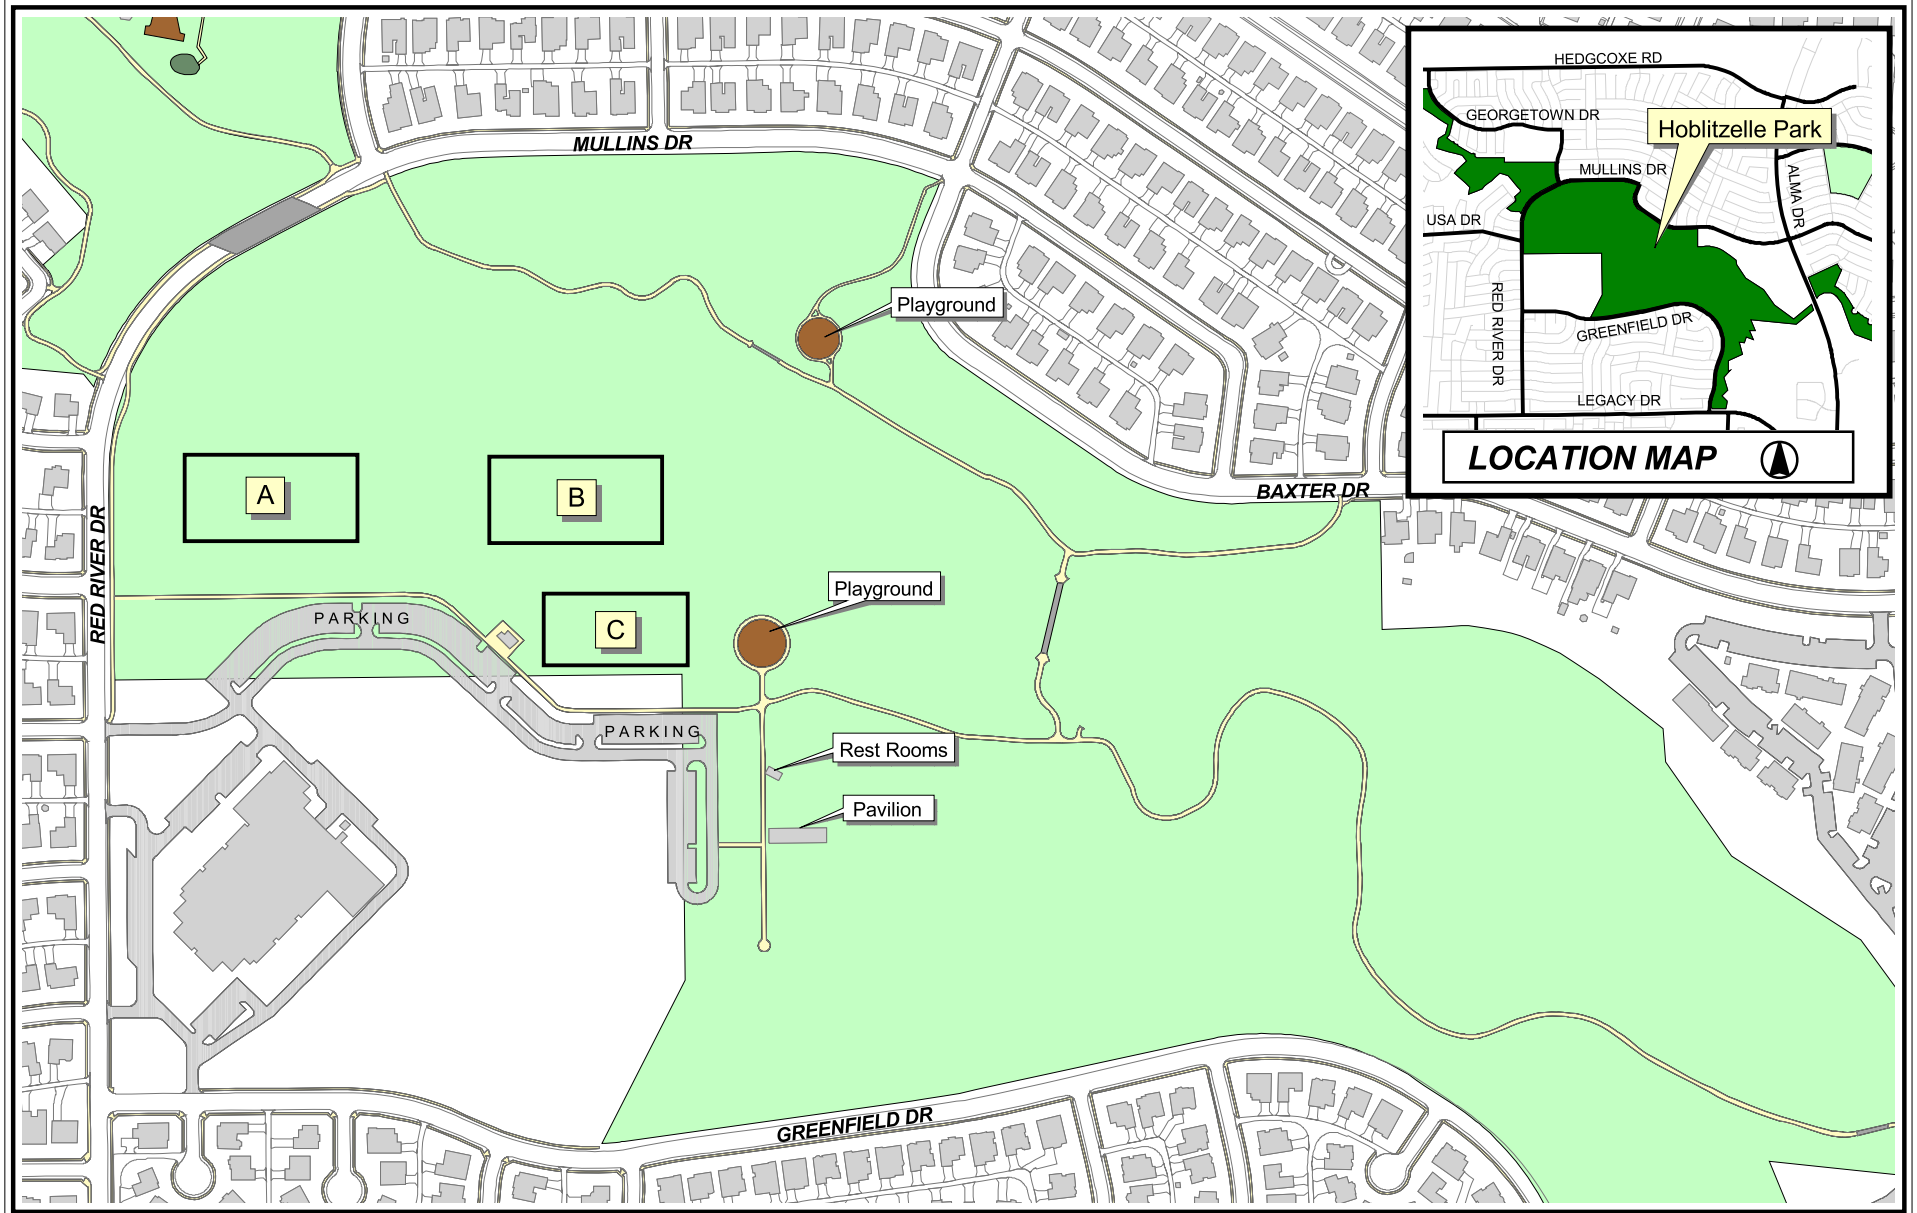

Plano - Spring Sports 2008

Hoblitzelle Park

7500 Red River Dr

c:\Athletics_2007\Spring\Hoblitzelle_08.apr Tina B. 1-28-08

Note: This map is for abstract purposes only. Map is void after July 31, 2008

*Field use by schedule or reservation only.

PLEASE...do not park on streets and respect neighborhood integrity.