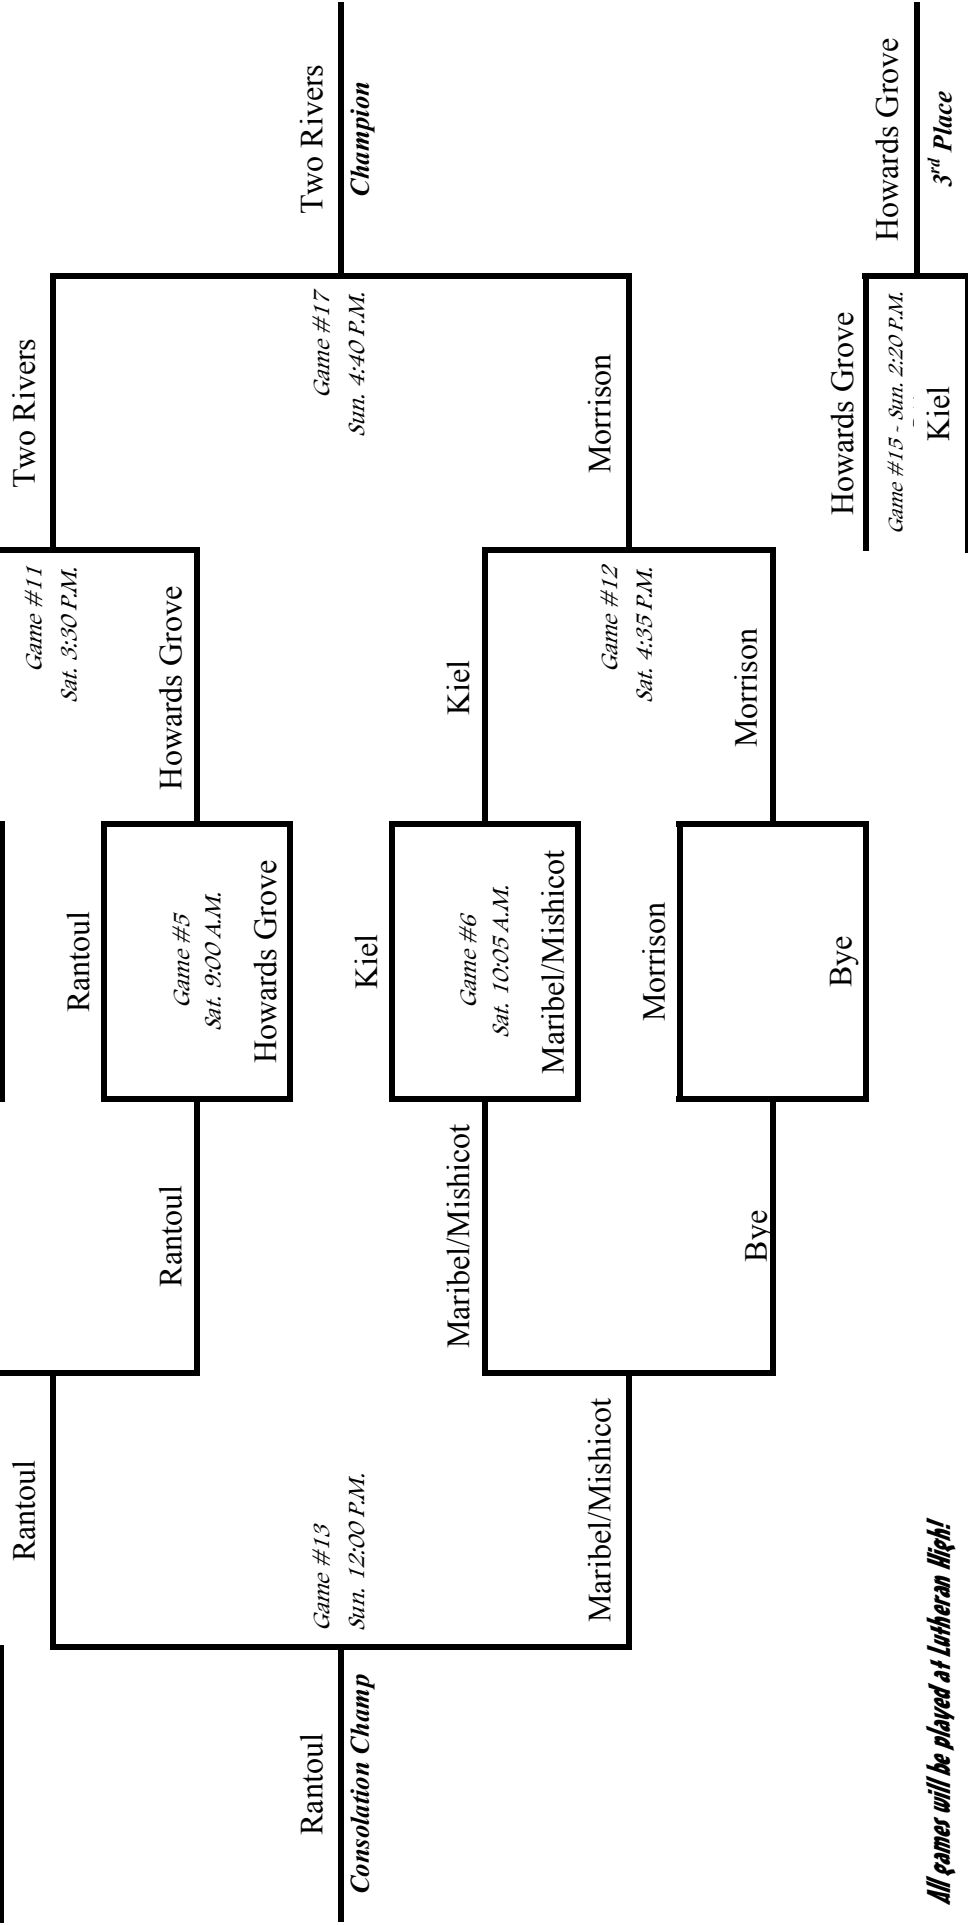

LAKESHORE LUTHERAN LEAGUE * DIVISION II *** A-TEAM *** GIRLS' TOURNAMENT**
 FRIDAY, SATURDAY, SUNDAY *** FEBRUARY 19th, 20th, 21st *** 2010

The top team of the bracket is the home team.

All games will be played at Lutheran High!