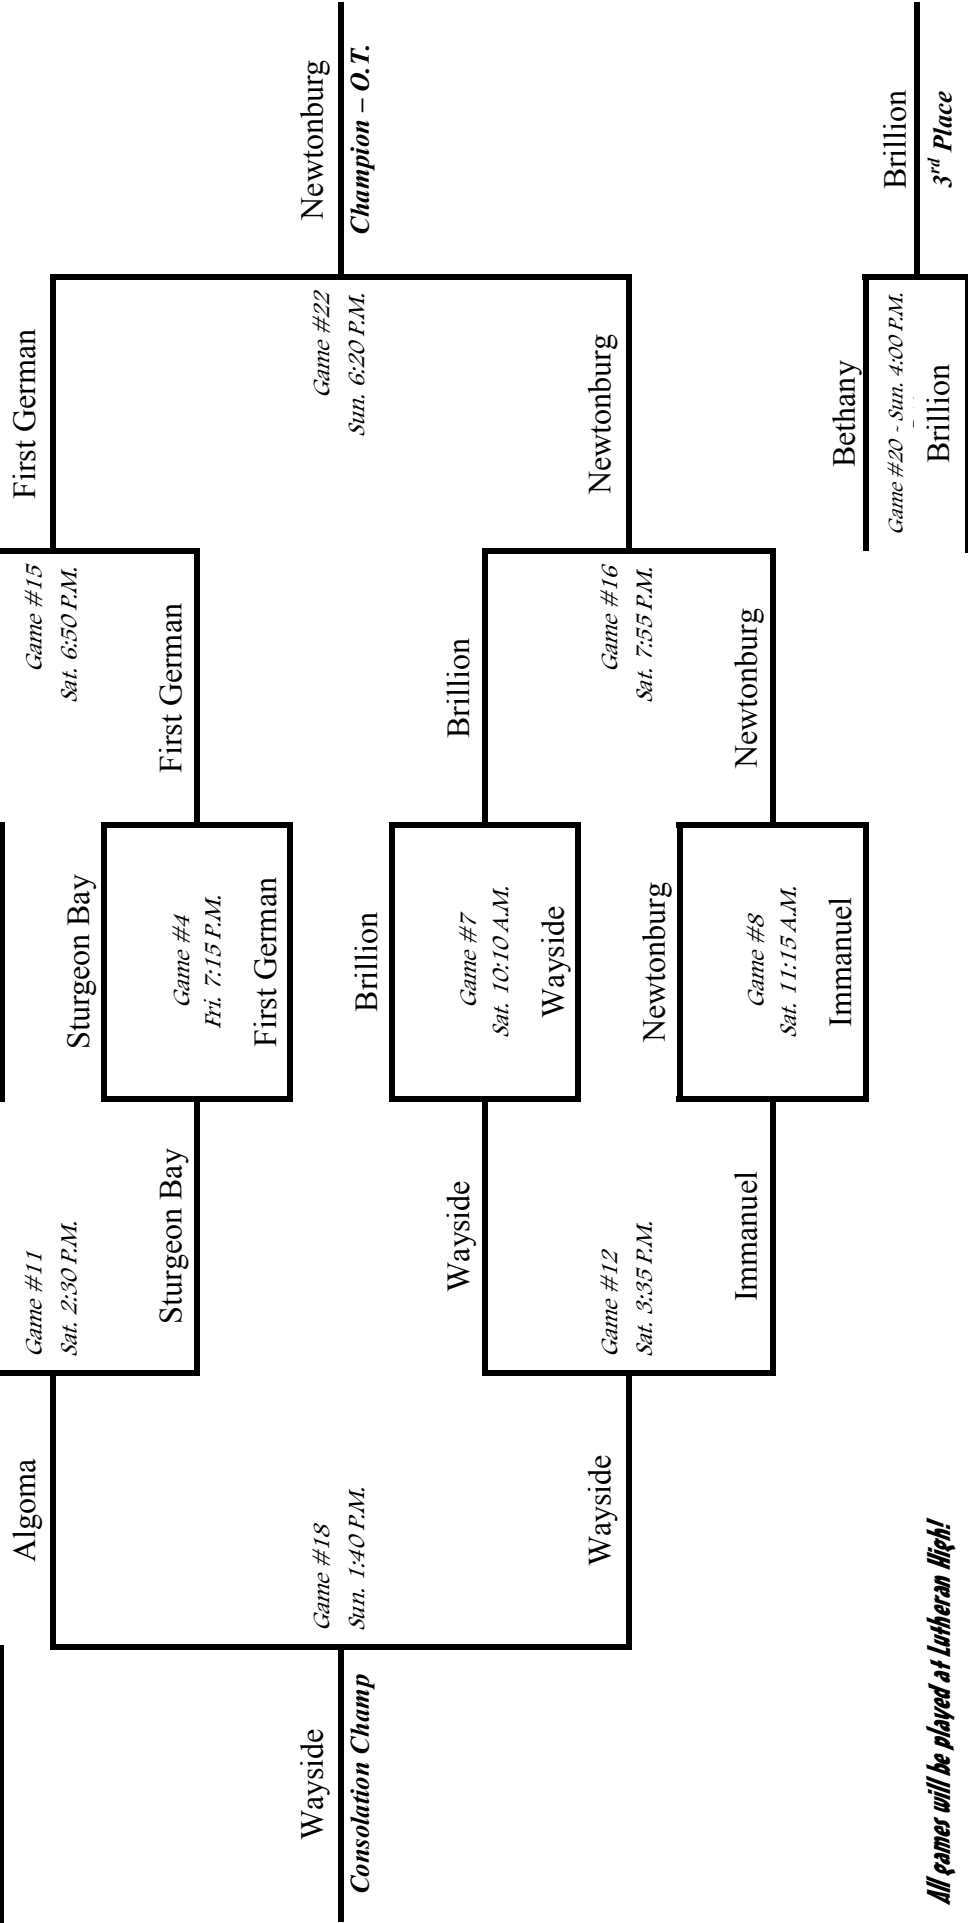

LAKESHORE LUTHERAN LEAGUE * DIVISION I *** A-TEAM *** BOYS' TOURNAMENT**
 FRIDAY, SATURDAY, SUNDAY *** FEBRUARY 12th, 13th, 14th *** 2010

The top team of the bracket is the home team.

All games will be played at Lutheran High!