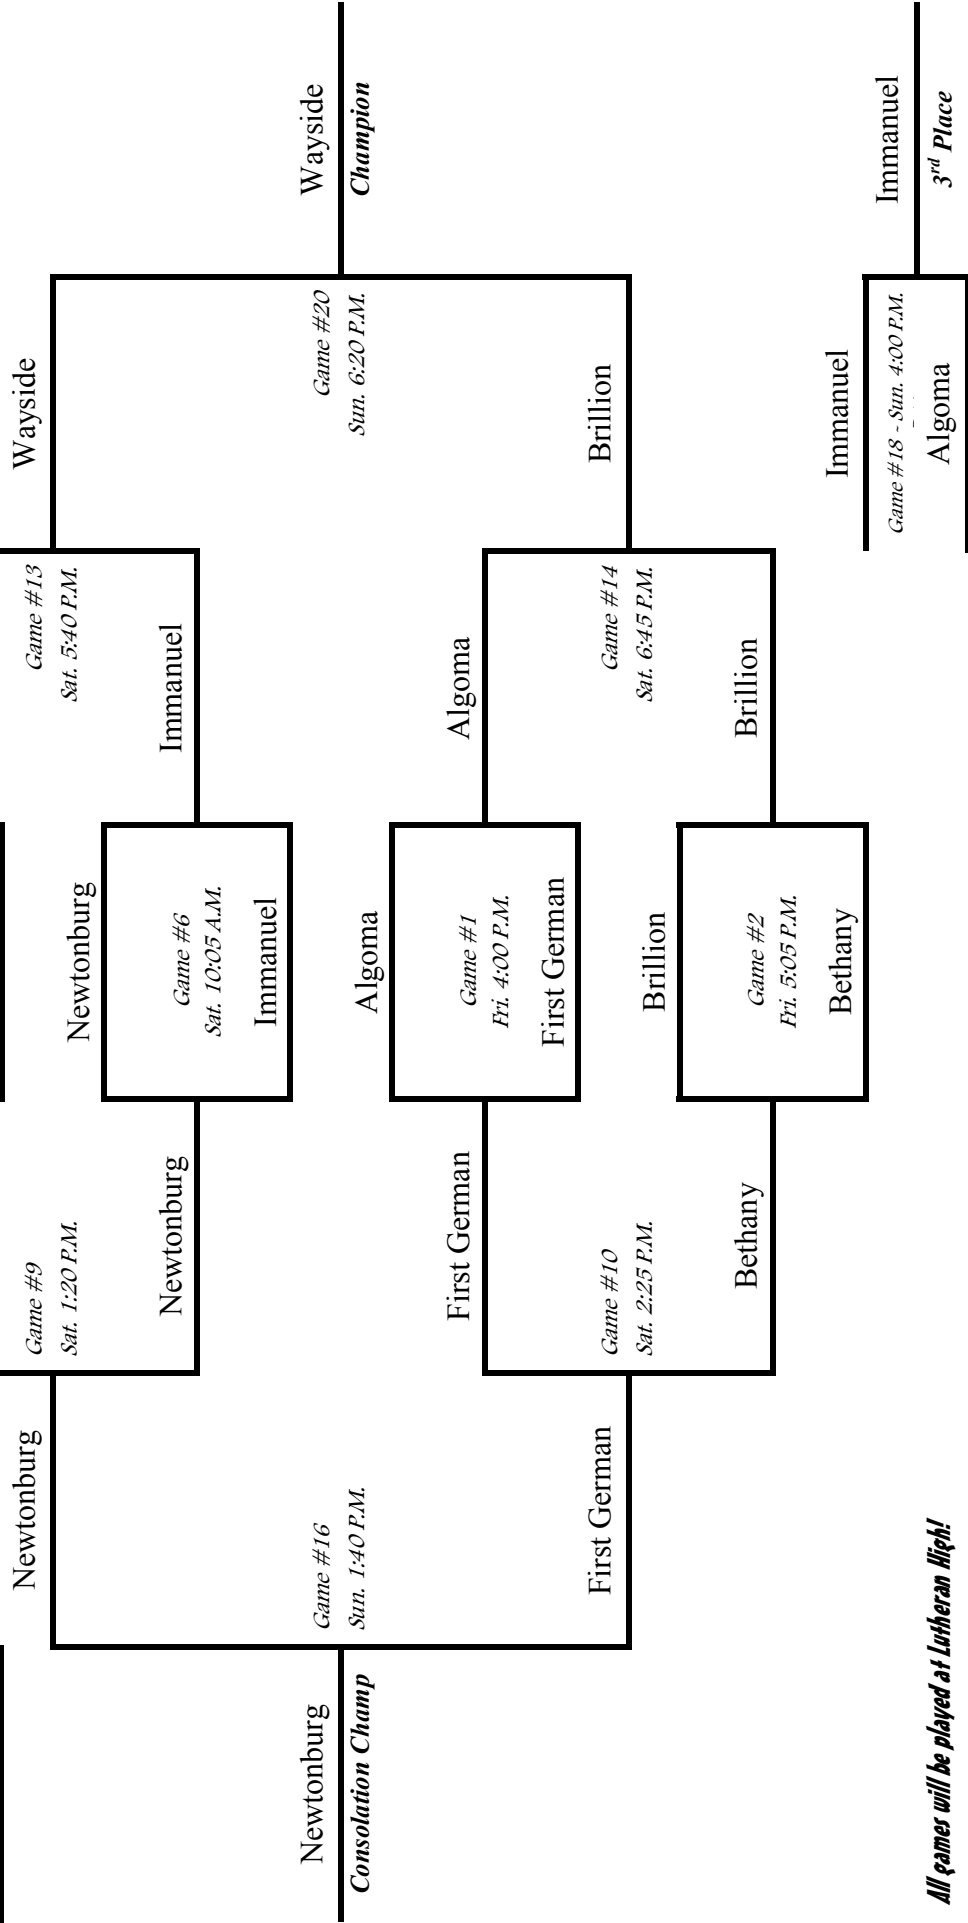

LAKESHORE LUTHERAN LEAGUE * DIVISION I *** B-TEAM *** BOYS' TOURNAMENT**
 FRIDAY, SATURDAY, SUNDAY *** FEBRUARY 5th, 6th, 7th *** 2010

The top team of the bracket is the home team.

All games will be played at Lutheran High!