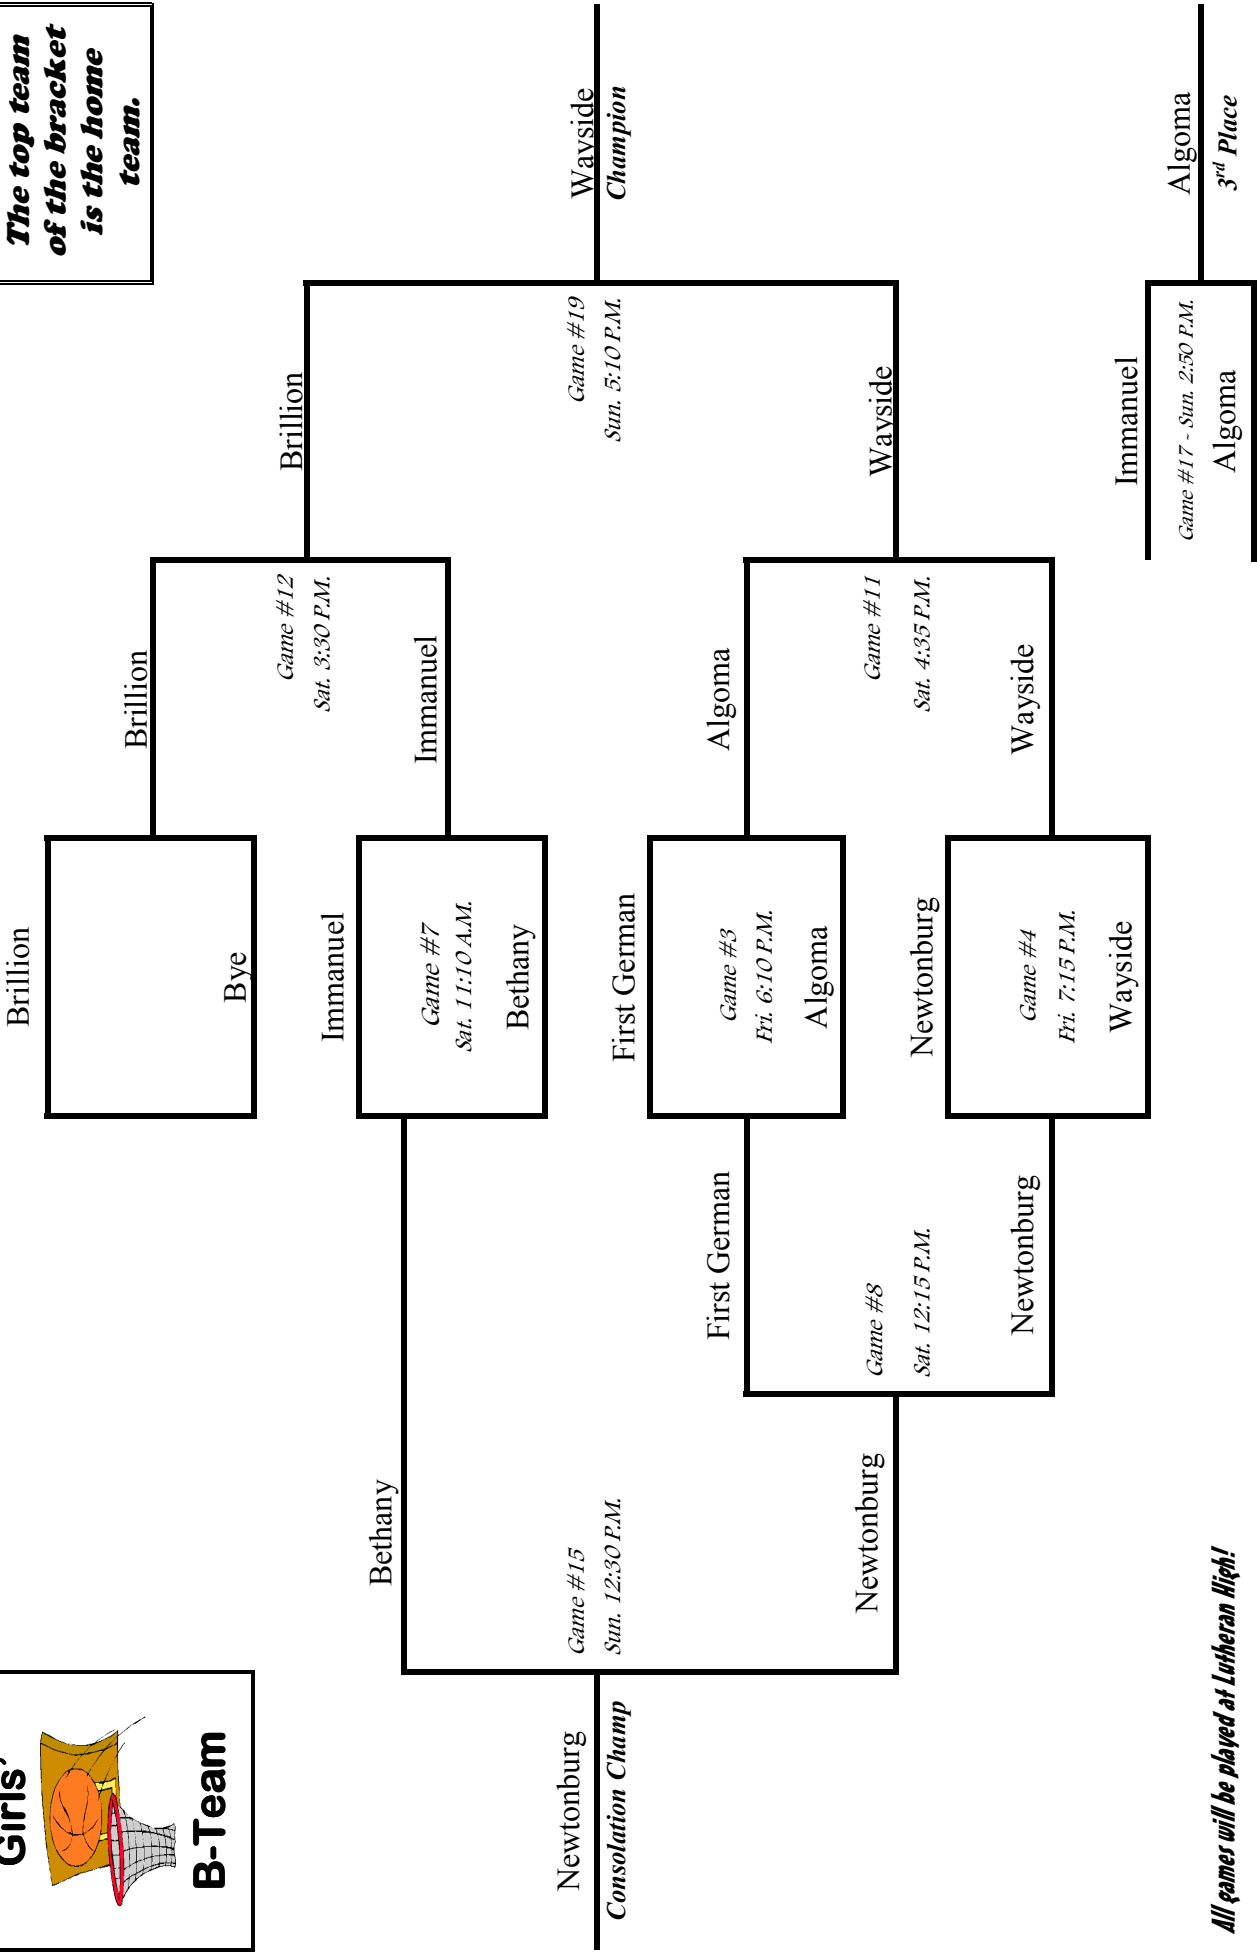

LAKESHORE LUTHERAN LEAGUE * DIVISION 1 *** B-TEAM *** GIRLS' TOURNAMENT**
 FRIDAY, SATURDAY, SUNDAY *** FEBRUARY 5th, 6th, 7th *** ** 2010

**The top team
 of the bracket
 is the home
 team.**

All games will be played at Lutheran High!