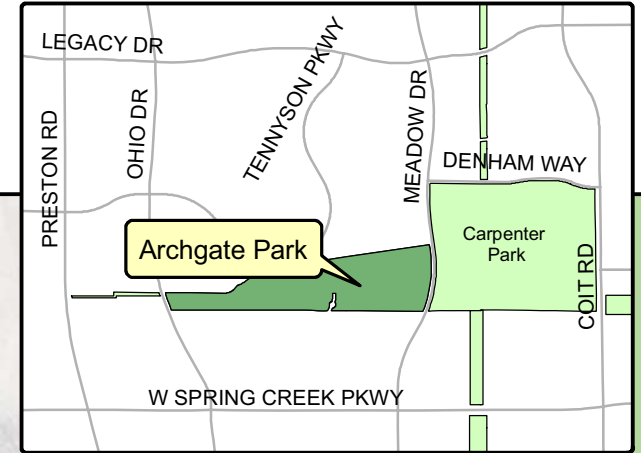

Plano - Spring Sports 2010

Archgate Park

6600 Archgate Drive

- #1 - Lone Star
- #2 - Spindletop
- #3 - Almo
- #4 - Armadillo
- #5 - Longhorn
- #6 - Pecan
- #7 - Prickly Pear

0 200 400 Feet

Note: This map is for abstract purposes only. Map is void after May 31, 2010