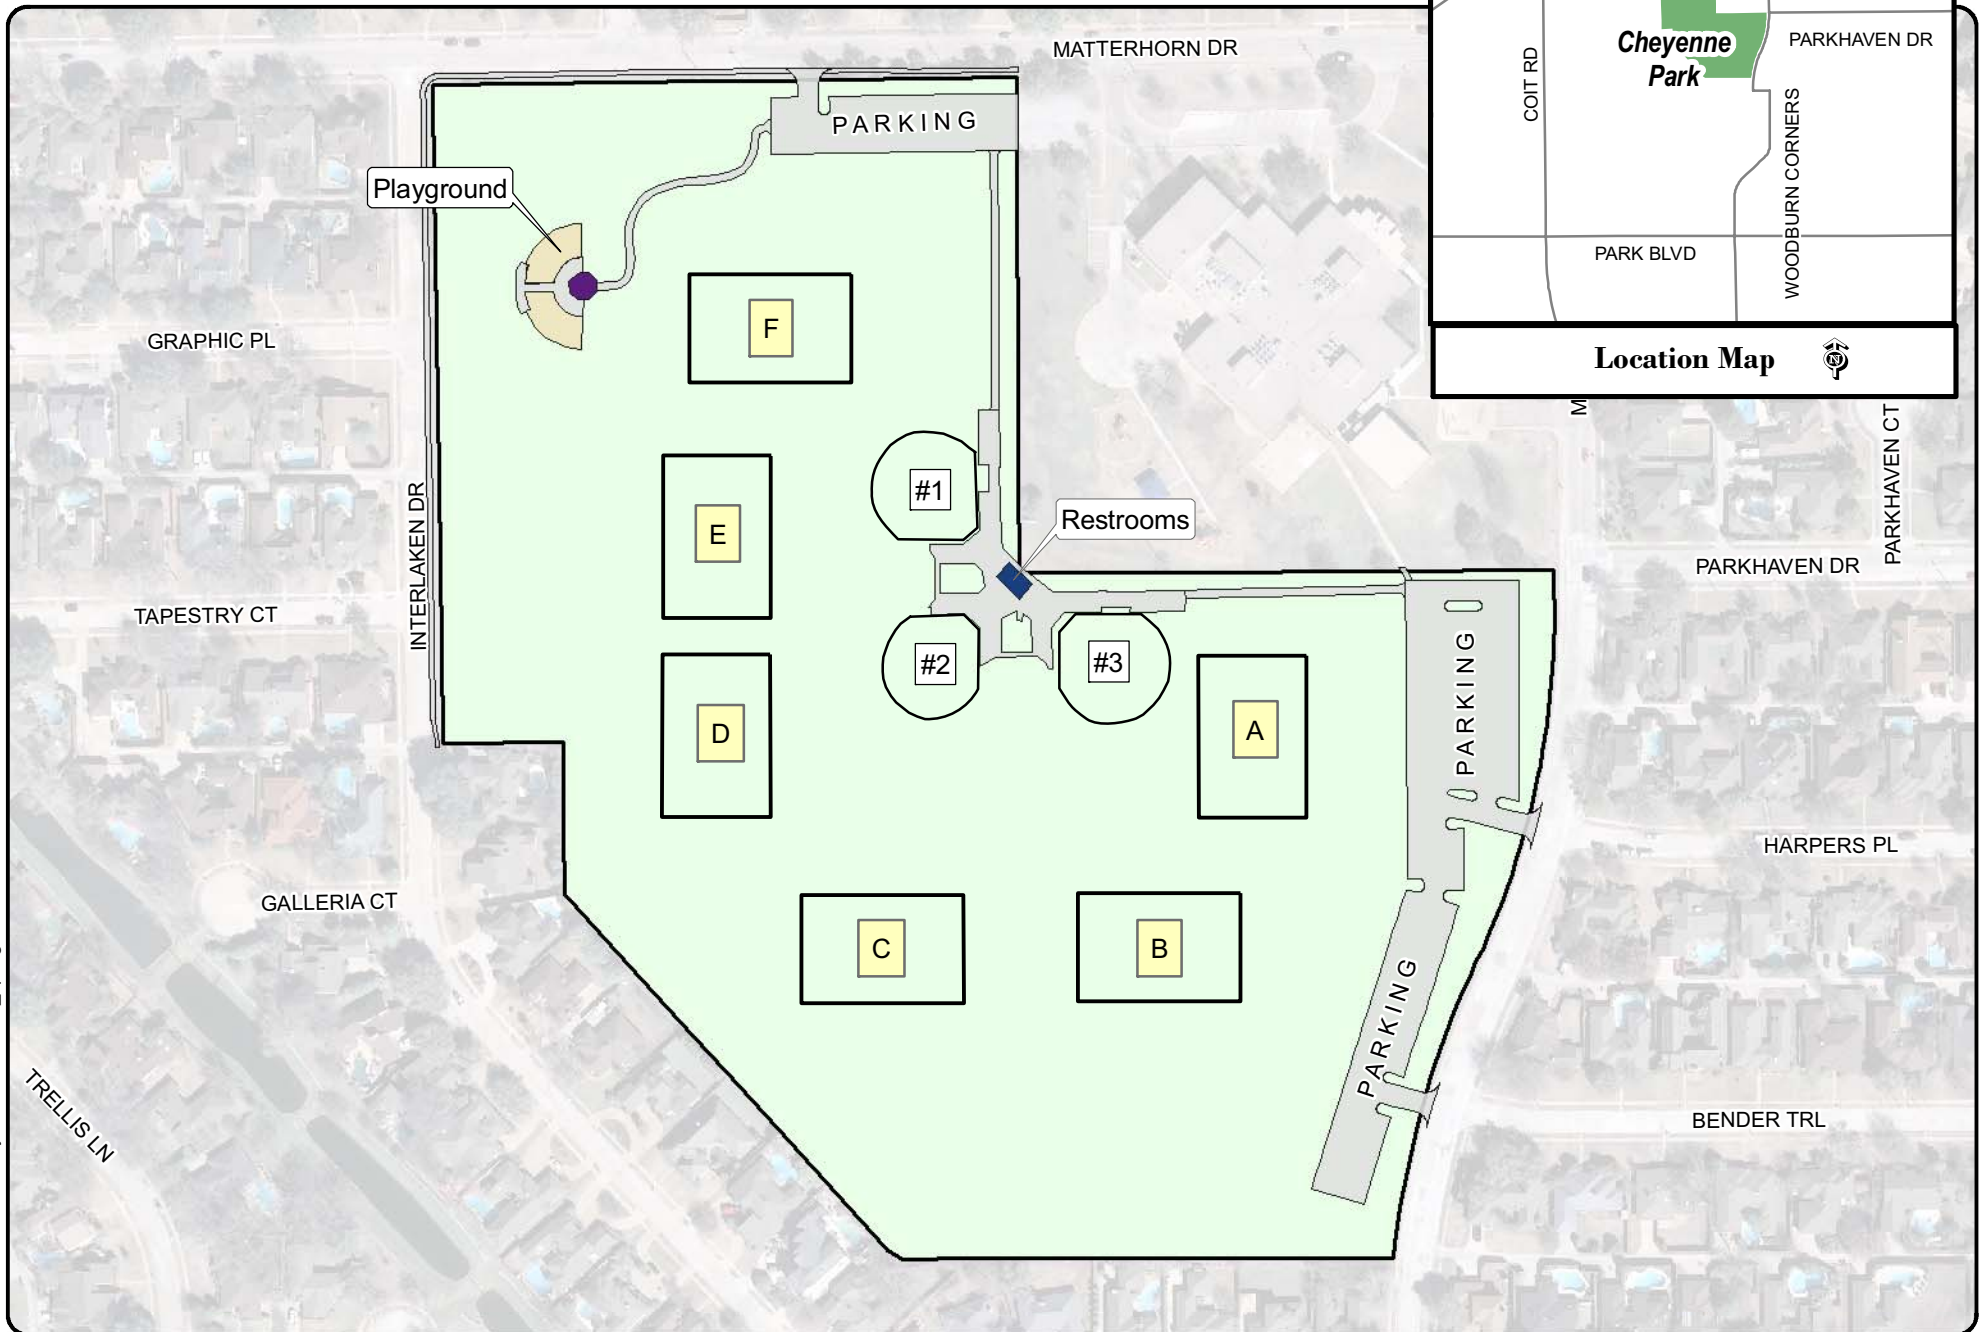

Plano - Spring Sports 2010
Cheyenne Park
 2501 Mission Ridge Road

C:\Athletics\2010\Cheyenne Park 2010_spring.mxd Tina B. 1-27-2010

Note: This map is for abstract purposes only. Map is void after May 31, 2010

*Field use by schedule or reservation only.

PLEASE...do not park on streets and respect neighborhood integrity.