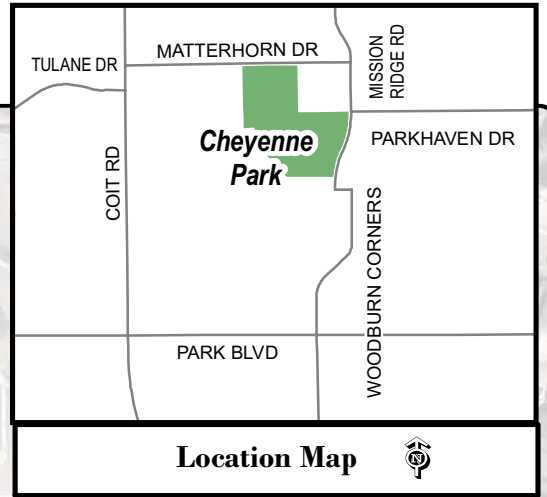

Plano - Spring Sports 2010
Cheyenne Park
 2501 Mission Ridge Road

C:\Athletics\2010\Cheyenne Park 2010_spring.mxd Tina B. 1-27-2010

Note: This map is for abstract purposes only. Map is void after May 31, 2010

*Field use by schedule or reservation only.

PLEASE...do not park on streets and respect neighborhood integrity.