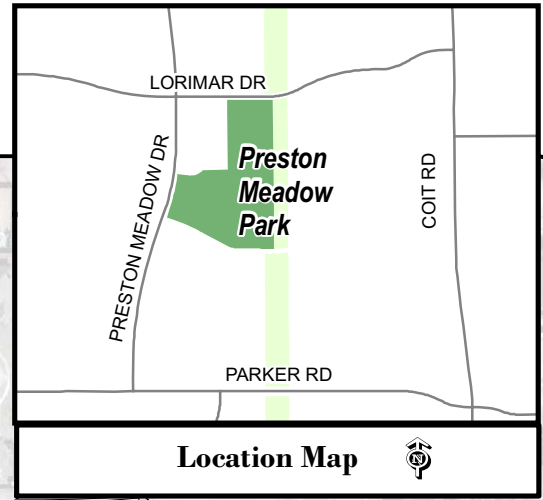

Plano - Spring Sports 2010
Preston Meadow Park
 4243 Lorimar Drive

C:\Athletics\2010\ Preston Meadow Park 2010_spring.mxd Tina B. 1/27/2010

Note: This map is for abstract purposes only. Map is void after May 31, 2010.

*Field use by schedule or reservation only.

PLEASE...do not park on streets and respect neighborhood integrity.