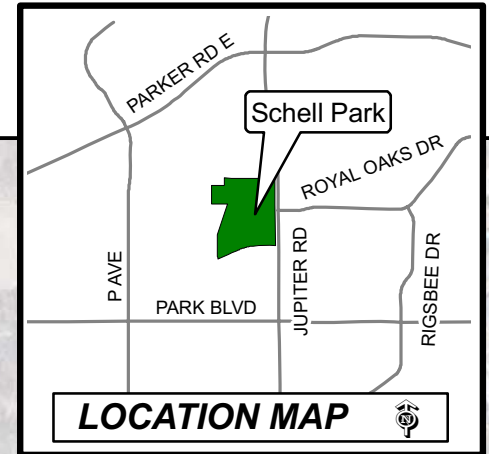

Plano - Spring Sports 2010
Schell Park
 2100 Laurel Ln

C:\Athletics\2010\Schell Park 2010_spring.mxd

Note: This map is for abstract purposes only. Map is void after May 31, 2010

*Field use by schedule or reservation only.

PLEASE...do not park on streets and respect neighborhood integrity.