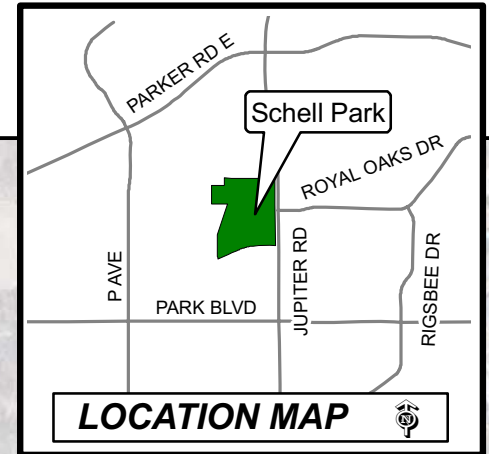

Plano - Spring Sports 2010  
**Schell Park**  
 2100 Laurel Ln

C:\Athletics\2010\Schell Park 2010\_spring.mxd

Note: This map is for abstract purposes only. Map is void after May 31, 2010

\*Field use by schedule or reservation only.

PLEASE...do not park on streets and respect neighborhood integrity.