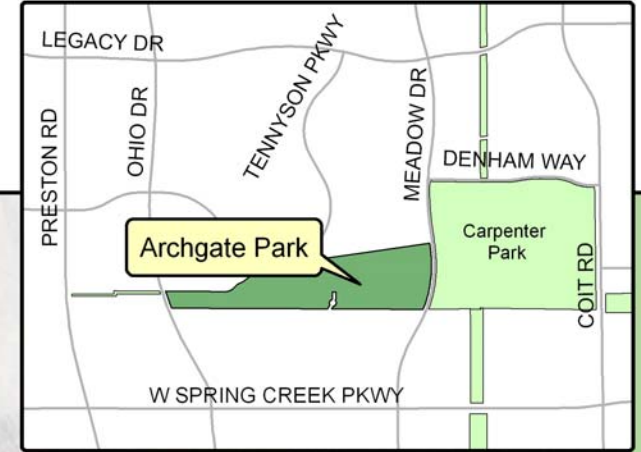

Plano - Fall Sports 2009

Archgate Park

6600 Archgate Drive

- #1 - Lone Star
- #2 - Spindletop
- #3 - Almo
- #4 - Armadillo
- #5 - Longhorn
- #6 - Pecan
- #7 - Prickly Pear

0 200 400 Feet

C:\Athletics\Fall 2009\MXD\Archgate.mxd Tina B. 8-31-2009

Note: This map is for abstract purposes only. Map is void after Dec 1, 2009

*Field use by schedule or reservation only.

PLEASE...do not park on streets and respect neighborhood integrity.