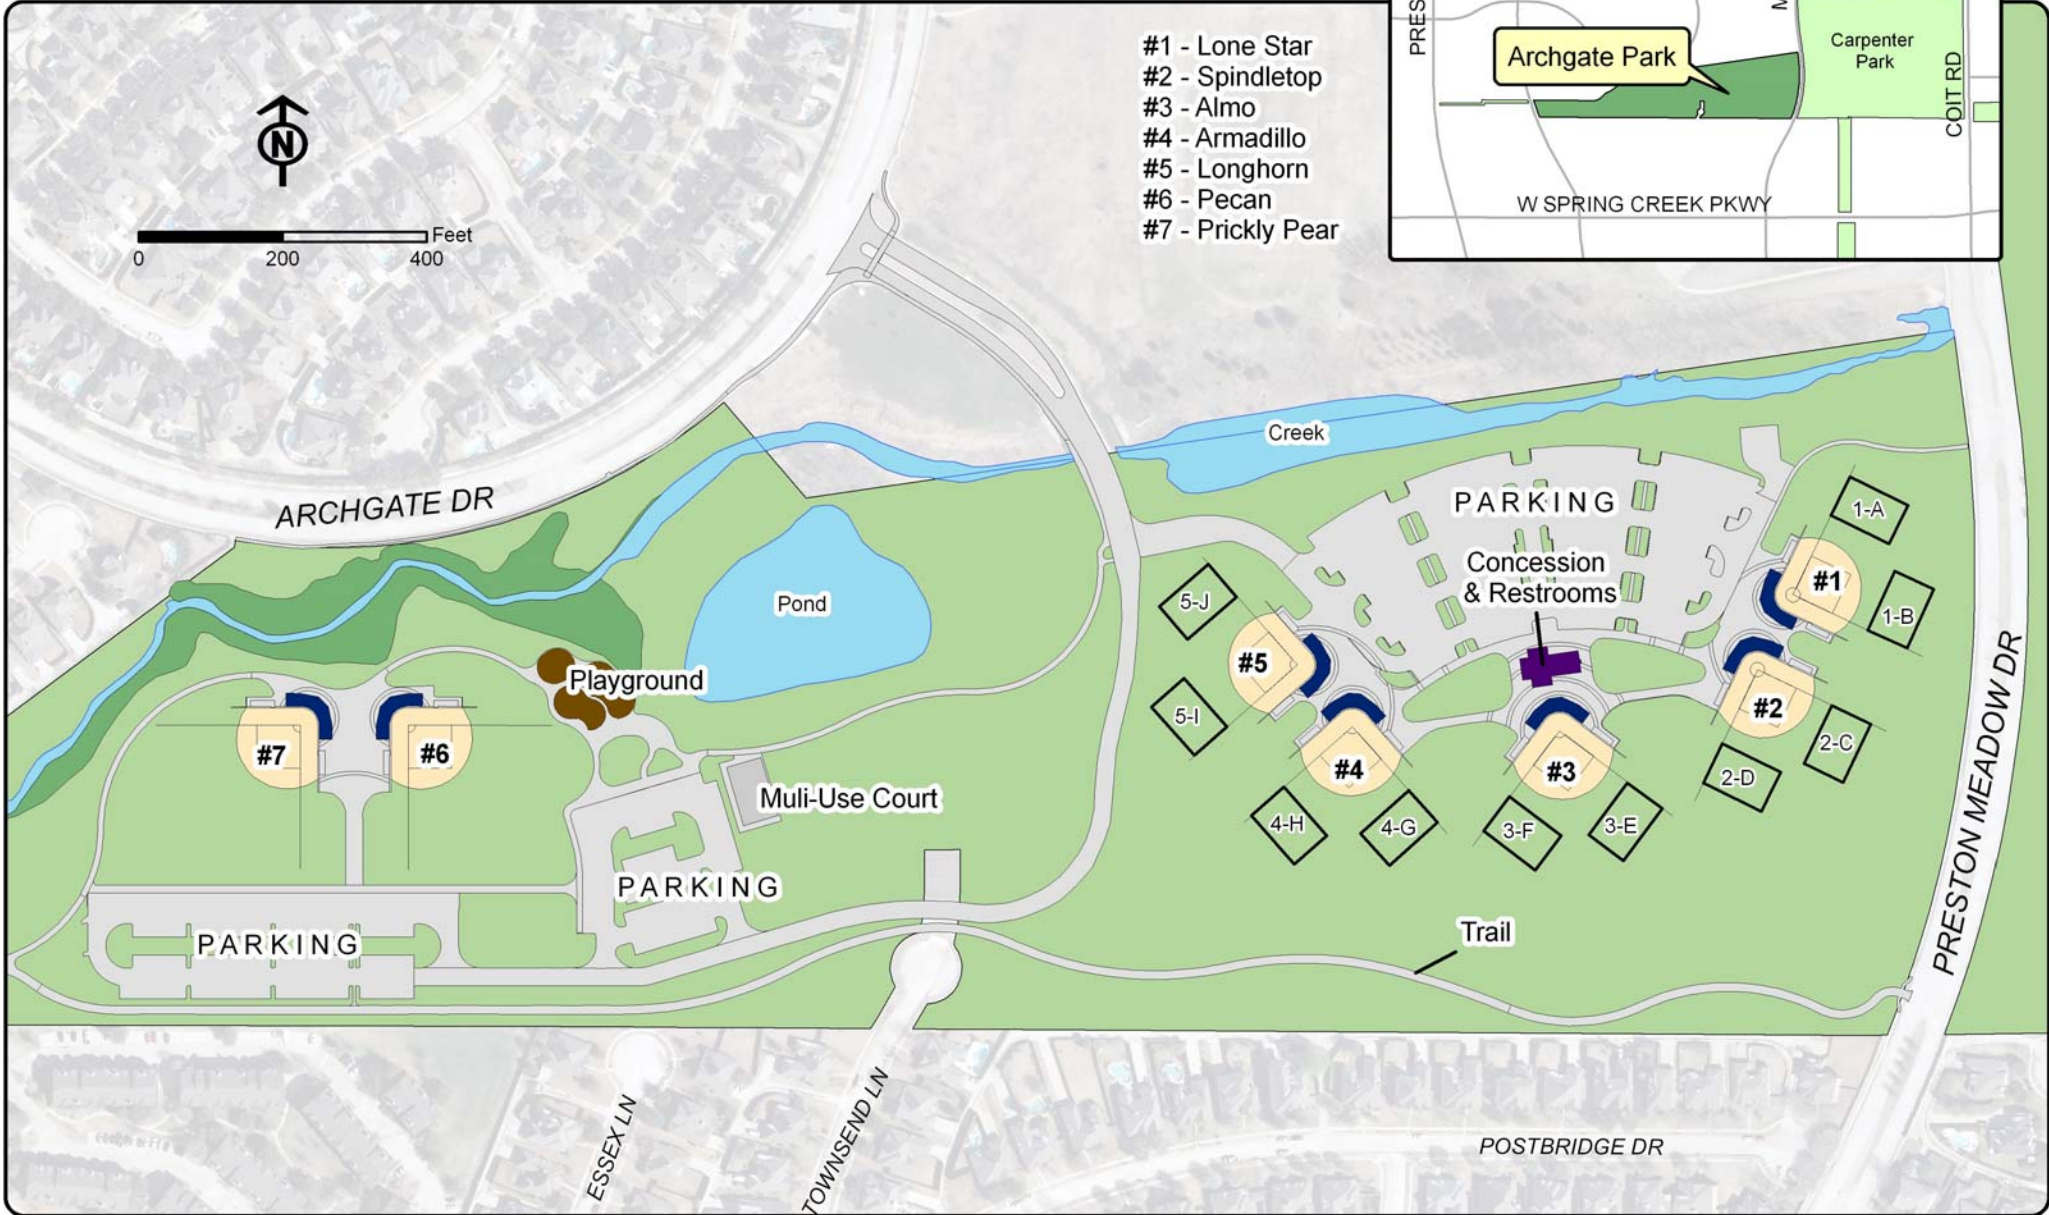

Plano - Fall Sports 2009

Archgate Park

6600 Archgate Drive

- #1 - Lone Star
- #2 - Spindletop
- #3 - Almo
- #4 - Armadillo
- #5 - Longhorn
- #6 - Pecan
- #7 - Prickly Pear

0 200 400 Feet

C:\Athletics\Fall 2009\MXD\Archgate.mxd Tina B. 8-31-2009

Note: This map is for abstract purposes only. Map is void after Dec 1, 2009

*Field use by schedule or reservation only.

PLEASE...do not park on streets and respect neighborhood integrity.